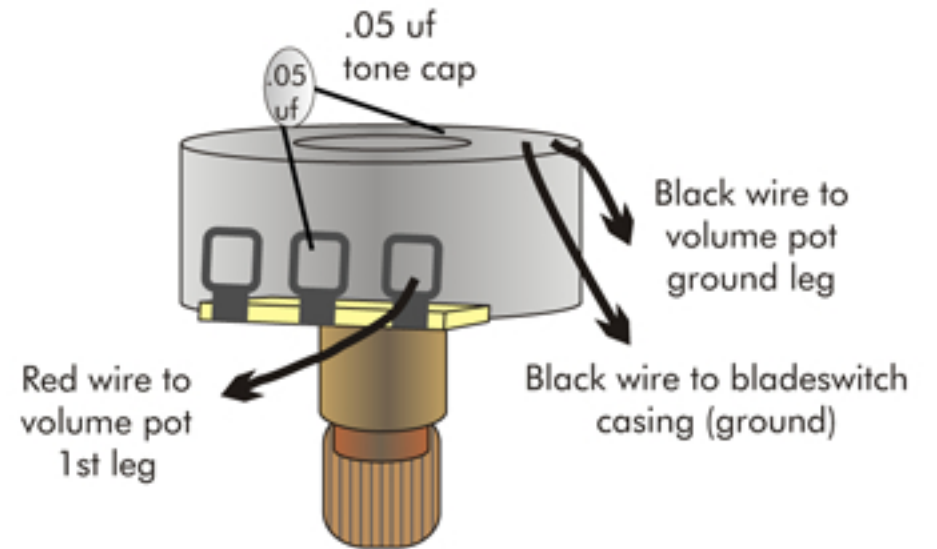

DC3 - 2012

Volume pot wiring:

Tone pot wiring:

Pickguard Type Color ASM#

| | | |
|------------|-------------------|----------|
| DC3 Nickel | Black/White/Black | ASM-0106 |
| DC3 Nickel | White/Black White | ASM-0107 |
| DC3 Gold | Black/White/Black | ASM-0113 |
| DC3 Gold | White/Black/White | ASM-0114 |