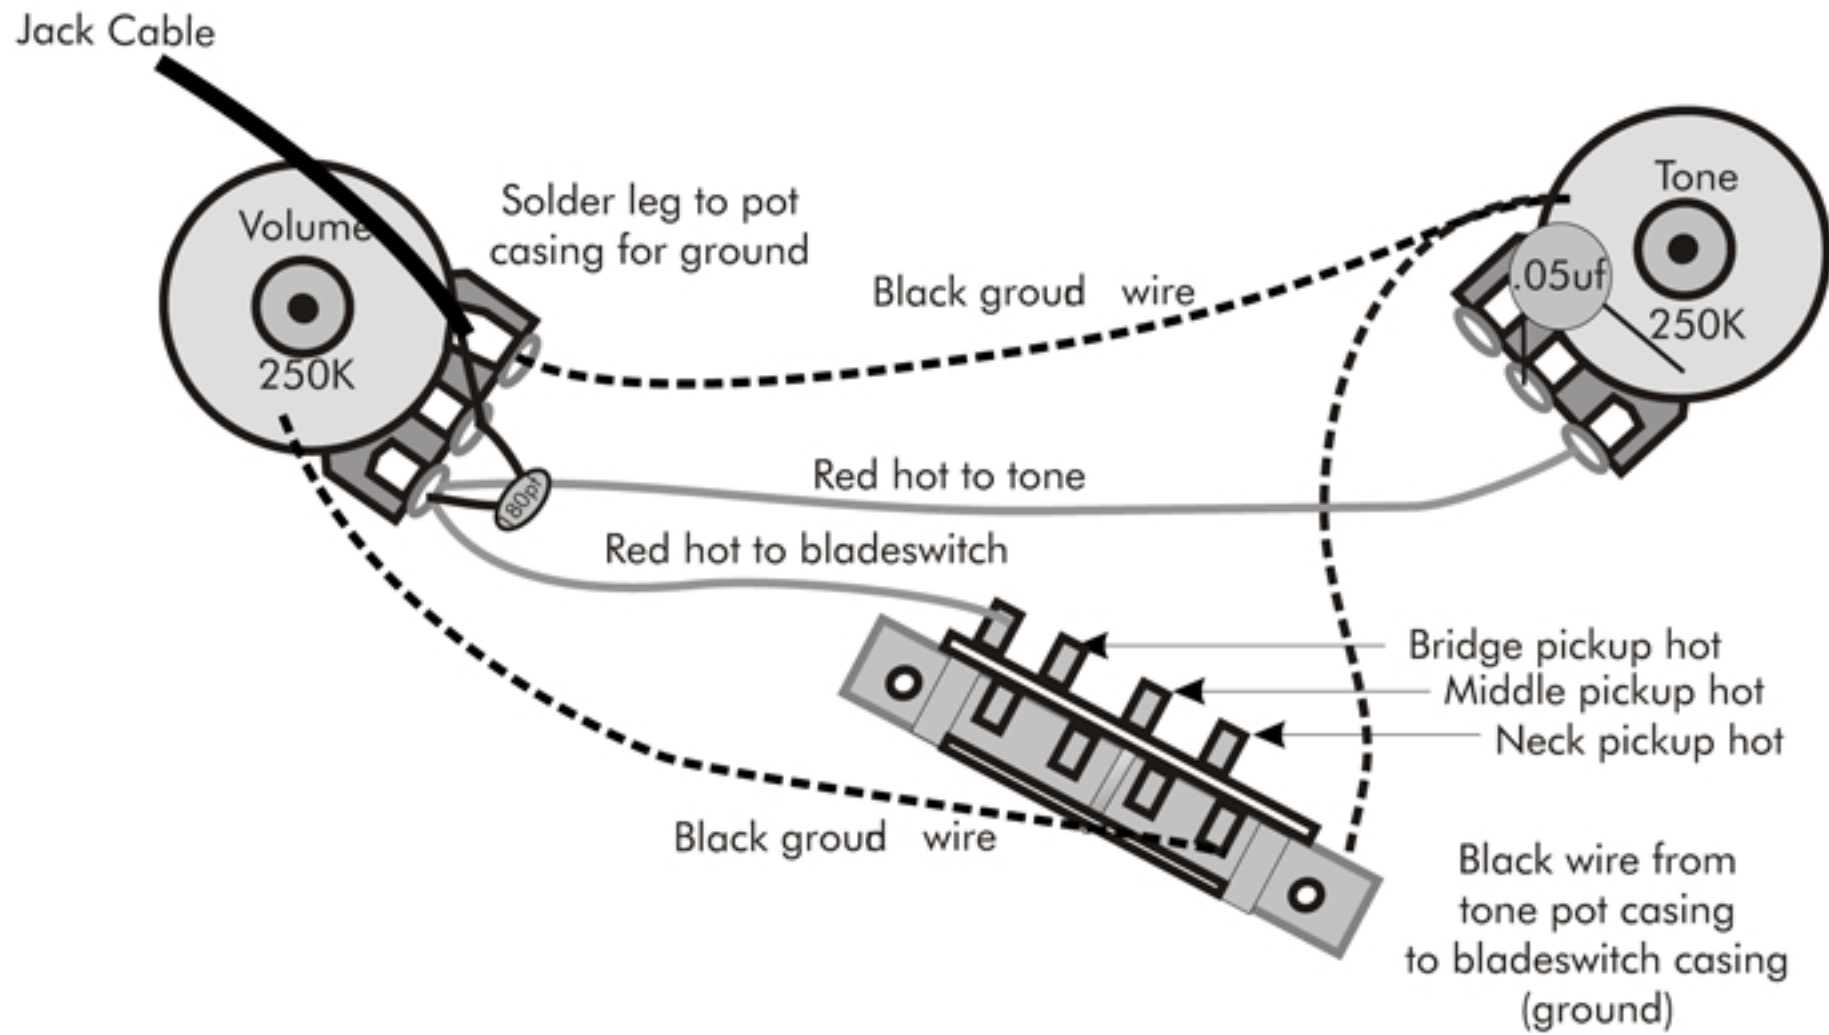

DC3 - 2012

Volume pot wiring:

Tone pot wiring:

Pickguard Type Color ASM#

| | | |
|------------|-------------------|----------|
| DC3 Nickel | Black/White/Black | ASM-0106 |
| DC3 Nickel | White/Black White | ASM-0107 |
| DC3 Gold | Black/White/Black | ASM-0113 |
| DC3 Gold | White/Black/White | ASM-0114 |