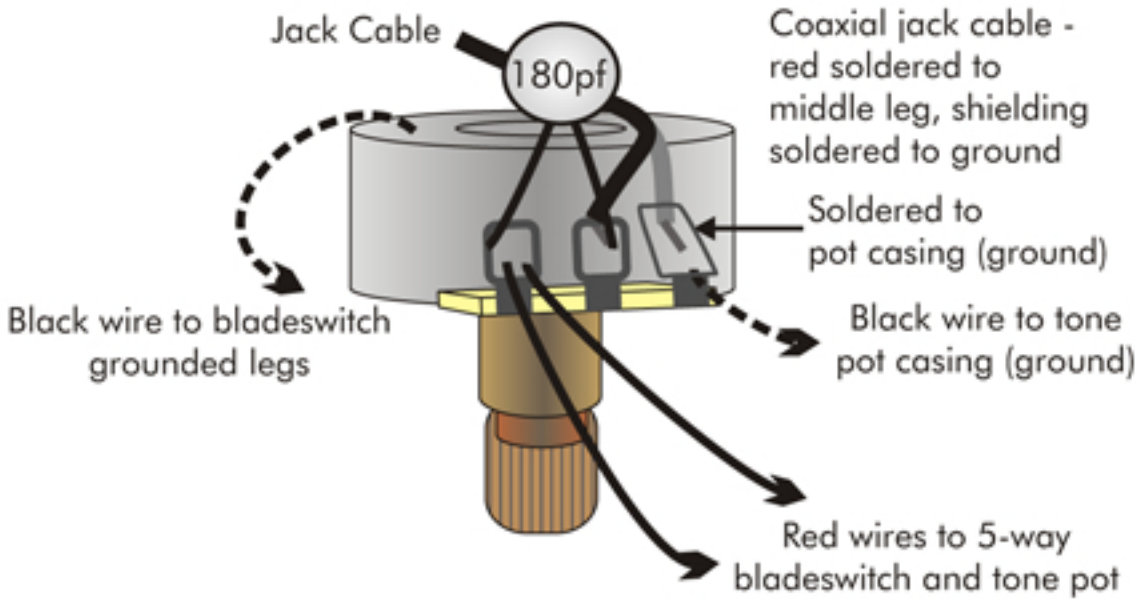

DC3 - 2012

Volume pot wiring:

Tone pot wiring:

Pickguard Type Color ASM#

| | | |
|------------|-------------------|----------|
| DC3 Nickel | Black/White/Black | ASM-0106 |
| DC3 Nickel | White/Black White | ASM-0107 |
| DC3 Gold | Black/White/Black | ASM-0113 |
| DC3 Gold | White/Black/White | ASM-0114 |