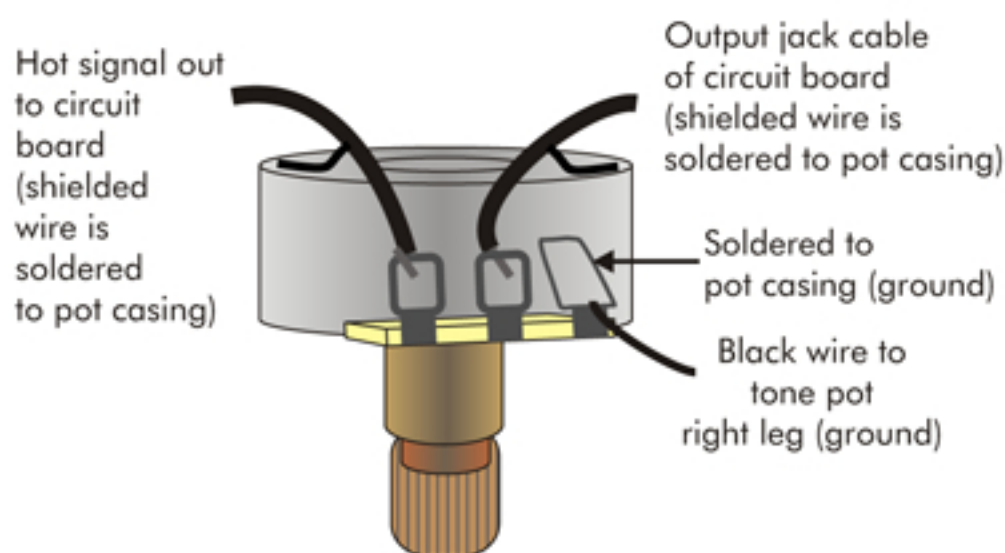

HB2 (Piezo) - 2012

Volume pot wiring:

3-way pickup selector switch:

Tone pot wiring: