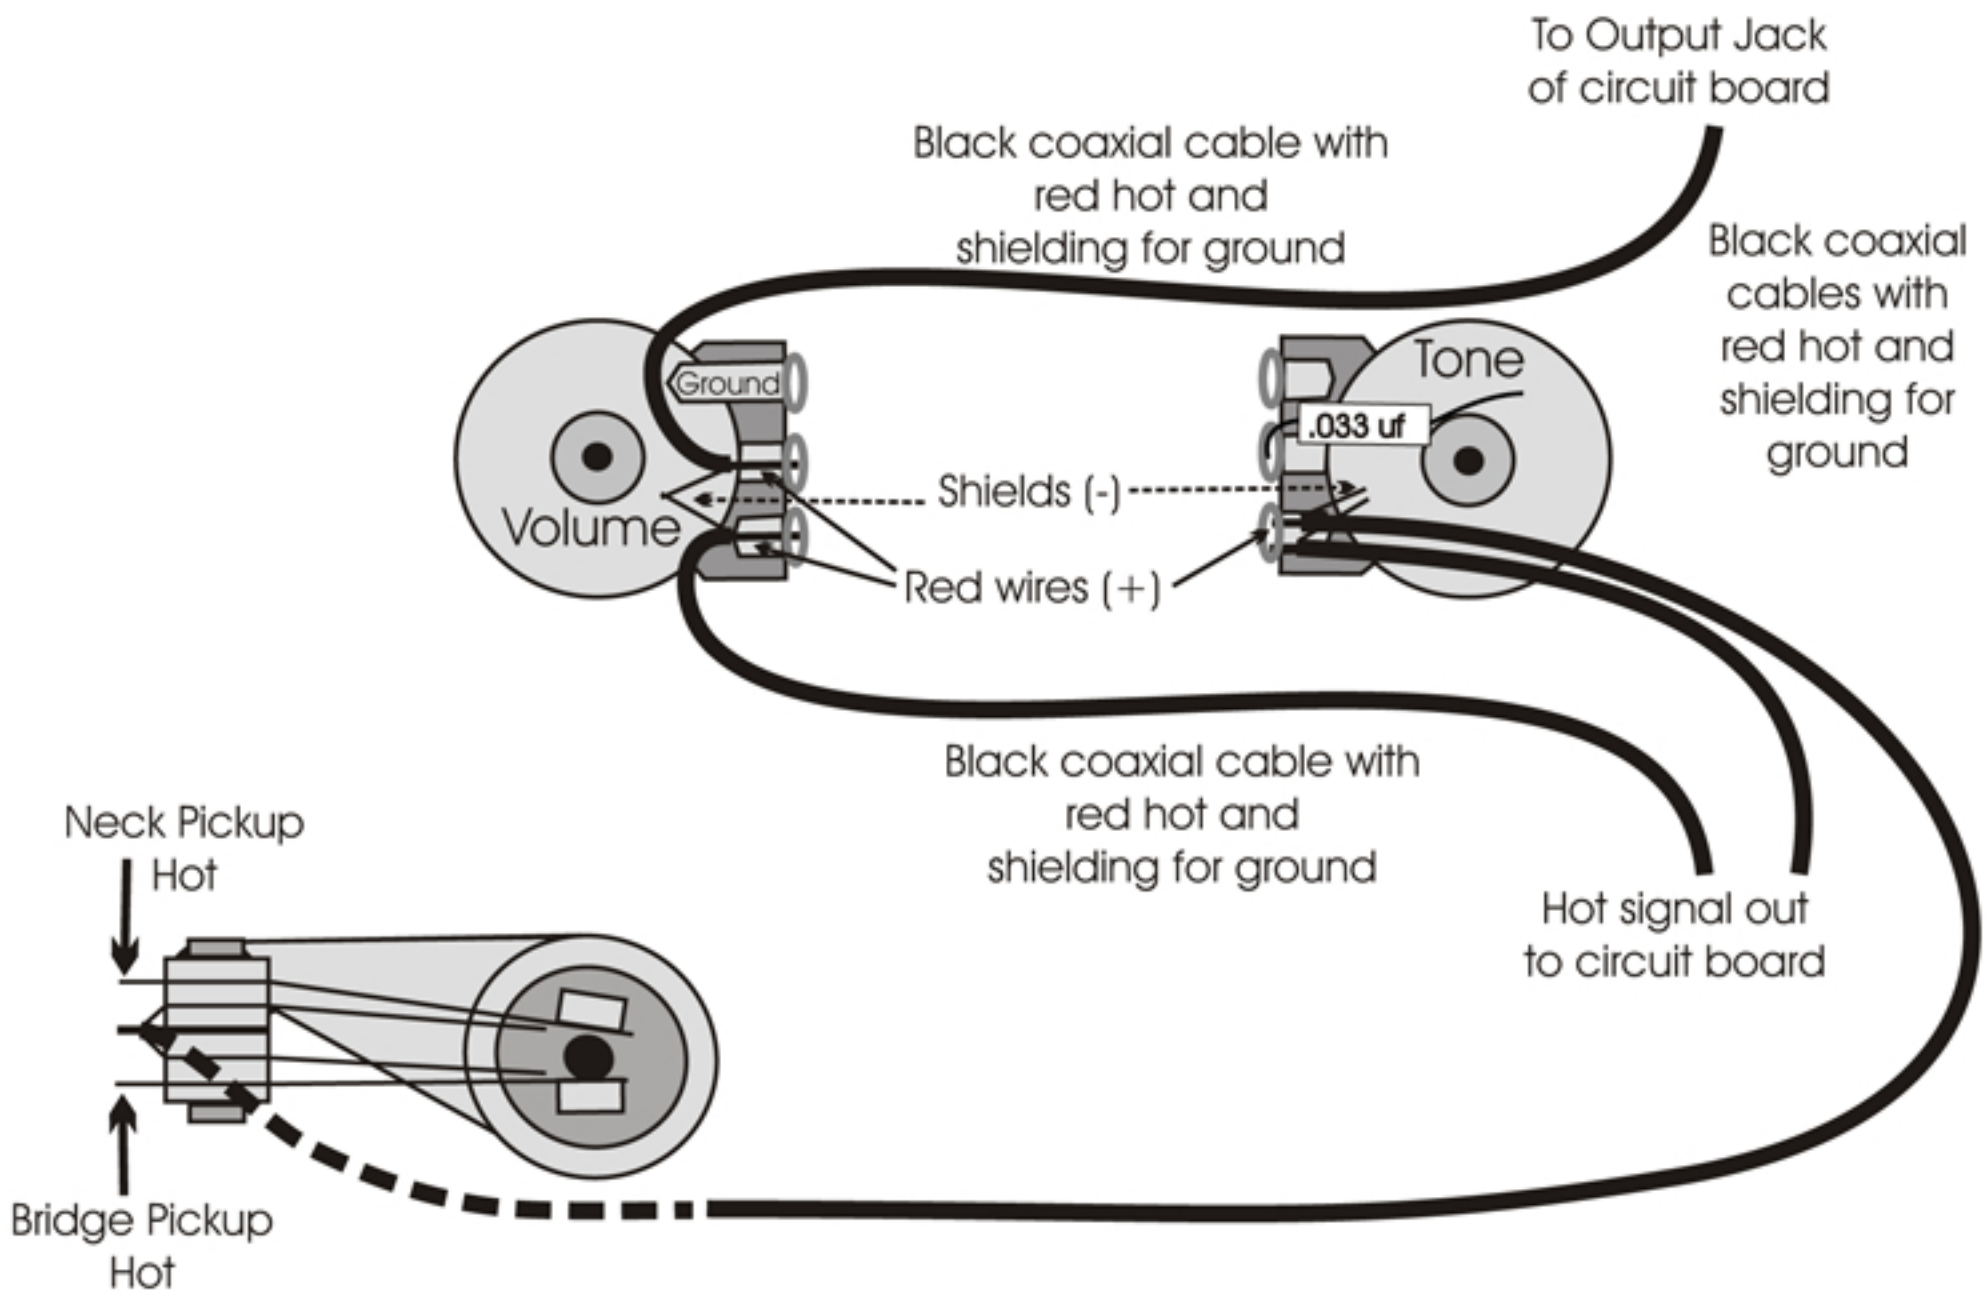

HB2 (Piezo) - 2012

Volume pot wiring:

3-way pickup selector switch:

Tone pot wiring: