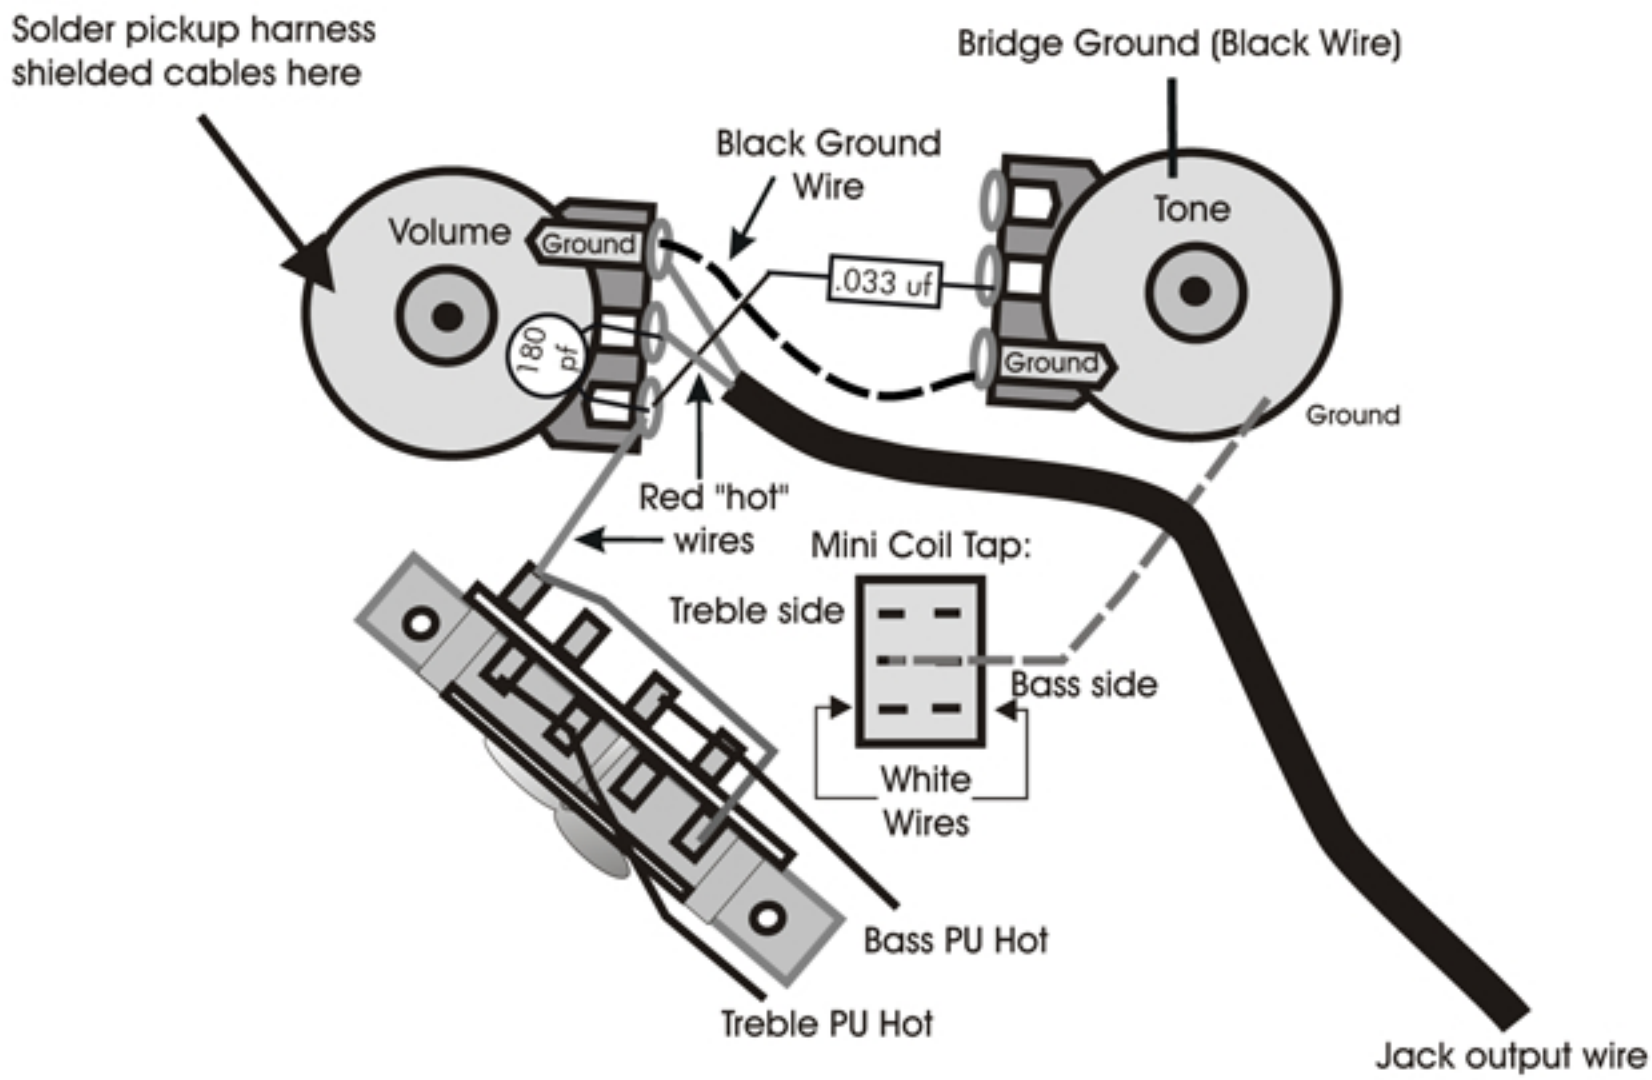

Mira - 2012

Pickguard Type	Color	ASM#
Mira	Black/White/Black	ASM-0046
Mira	White/Black White	ASM-0049
Mira	Pearloid	ASM-0047