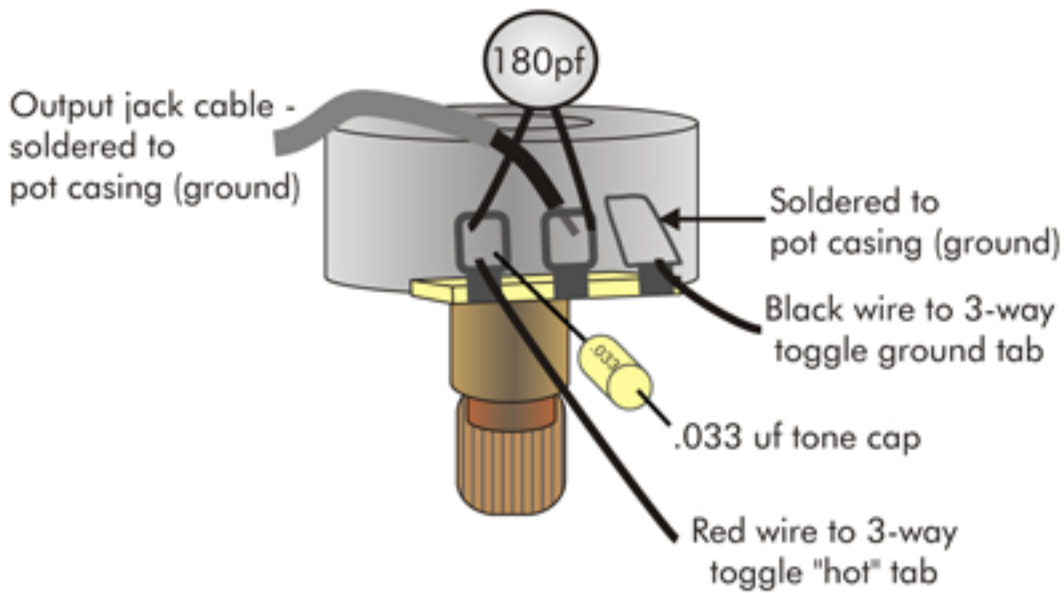

Navarro - 2012

Volume pot wiring:

3-way pickup selector switch:

Push-pull tone pot: