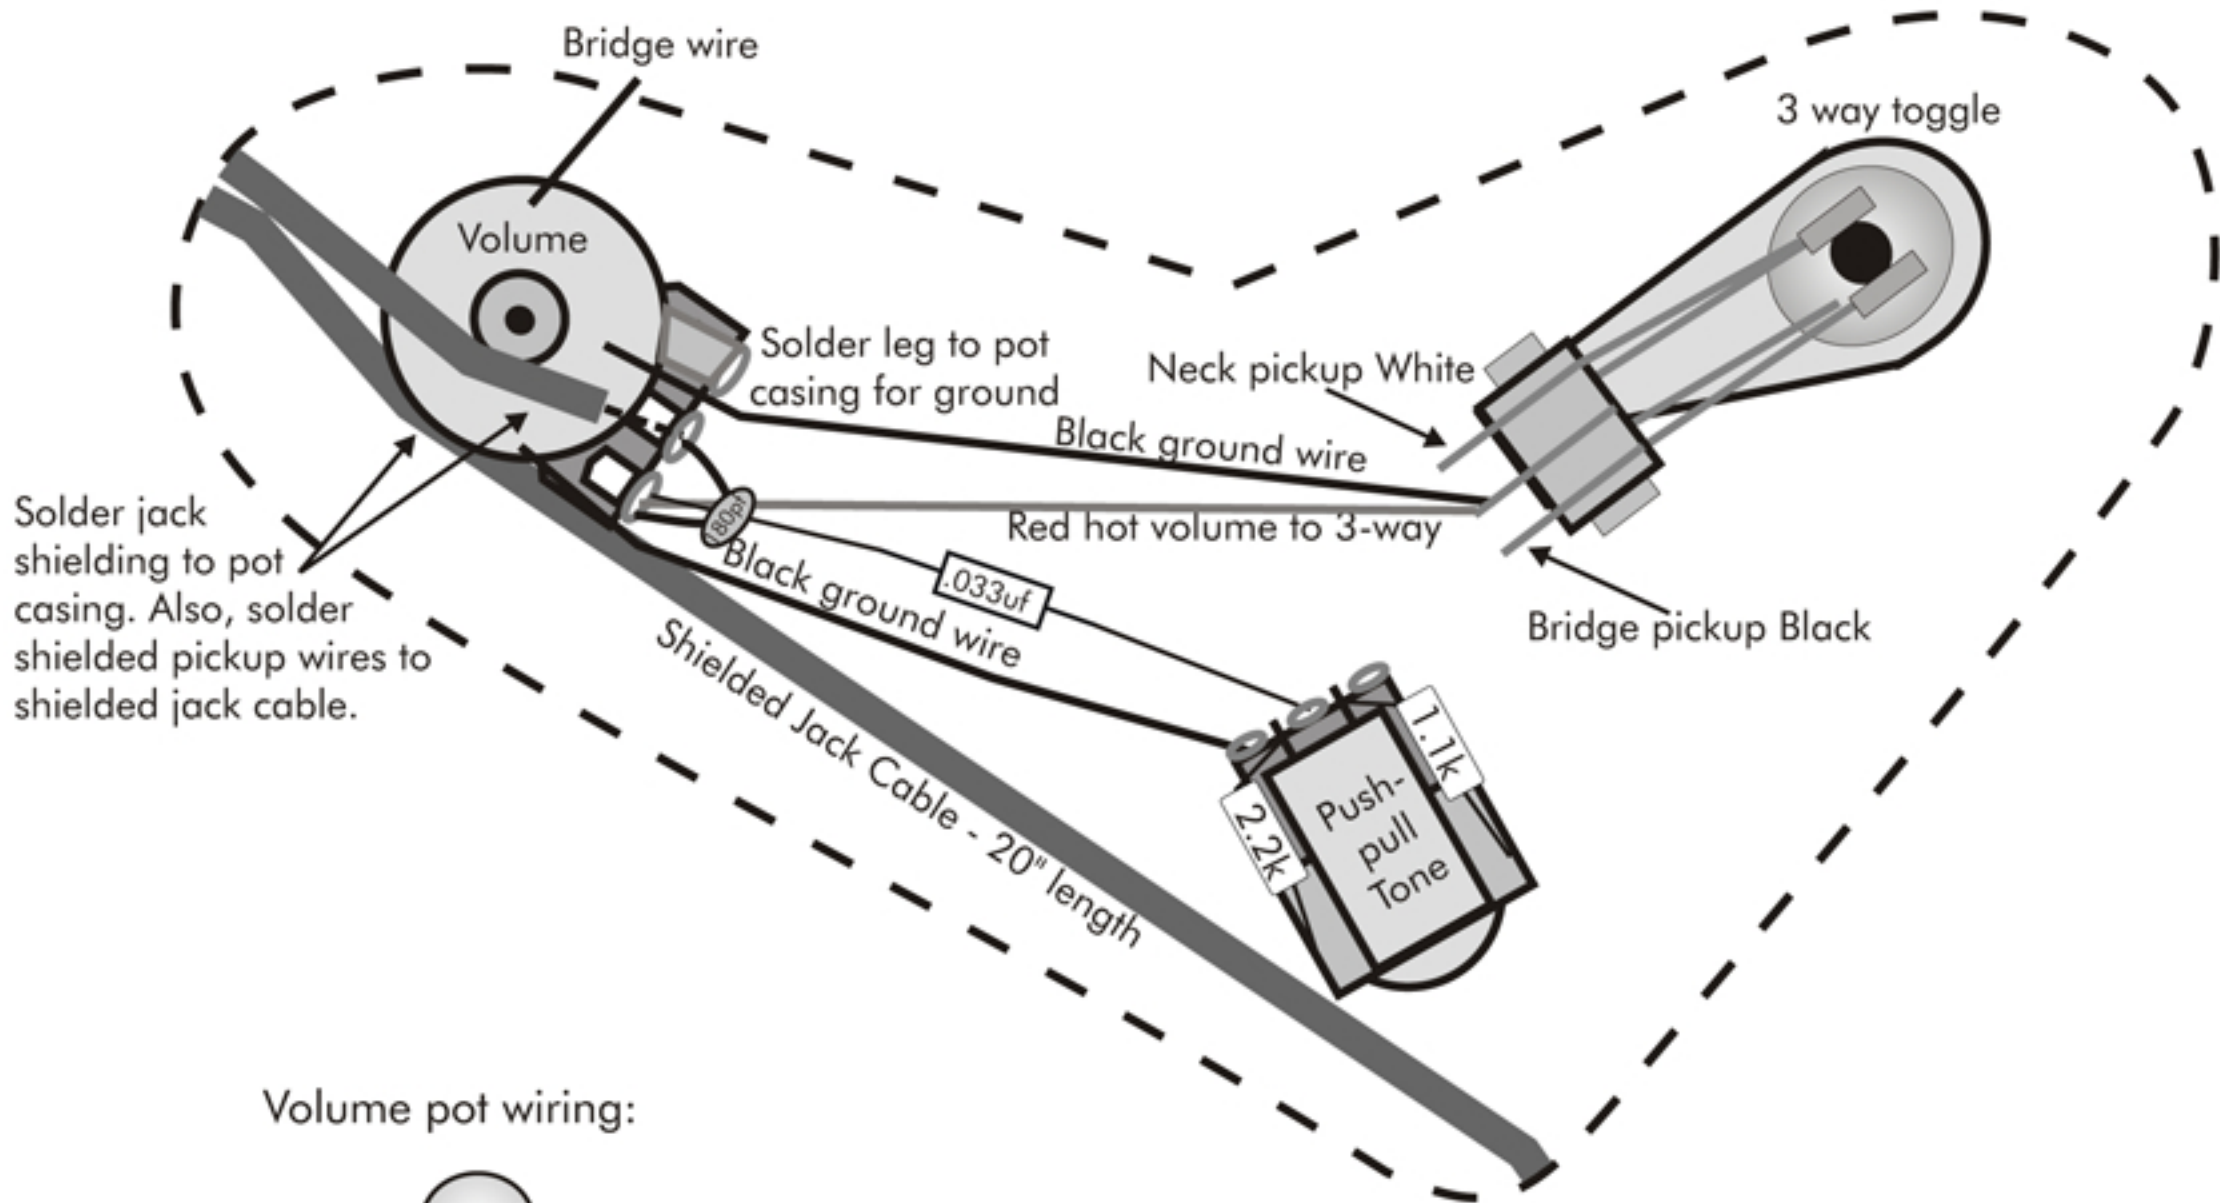

Navarro - 2012

Volume pot wiring:

3-way pickup selector switch:

Push-pull tone pot: