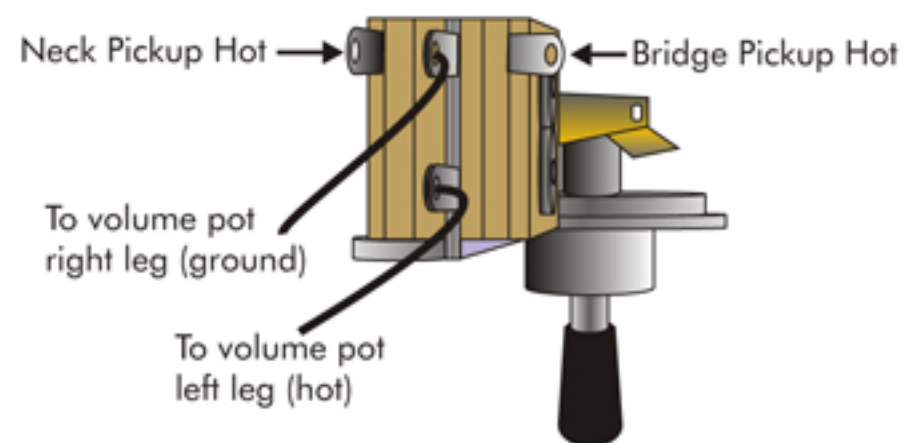

Navarro - 2012

Volume pot wiring:

3-way pickup selector switch:

Push-pull tone pot: