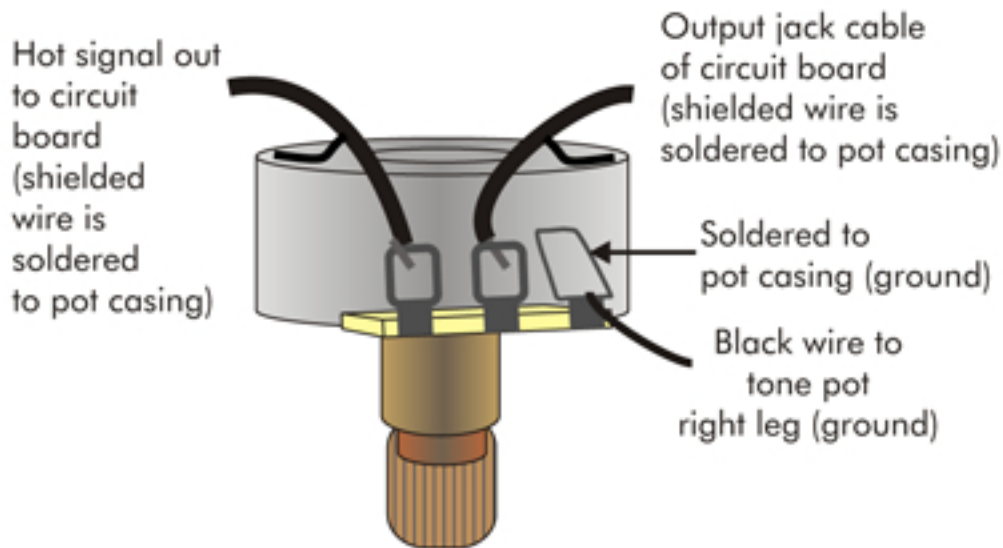

SCHB2 (Piezo) - 2012

Volume pot wiring:

3-way pickup selector switch:

Tone pot wiring: