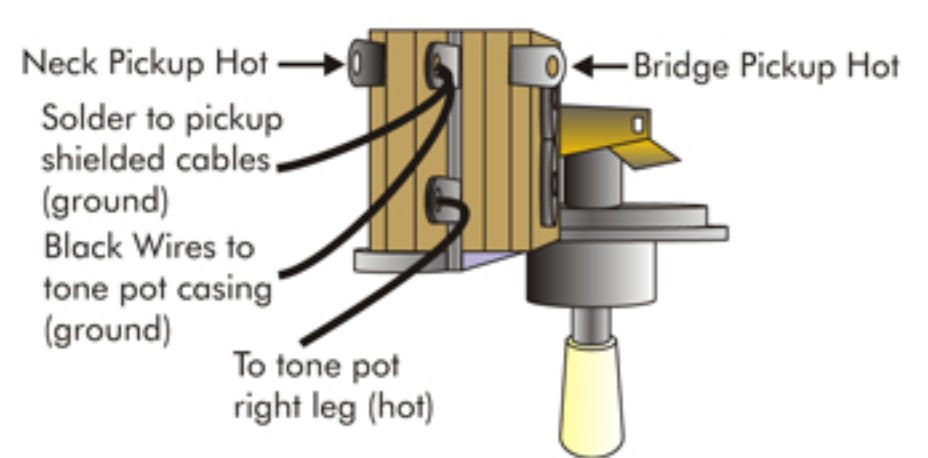

SCHB2 (Piezo) - 2012

Volume pot wiring:

3-way pickup selector switch:

Tone pot wiring: