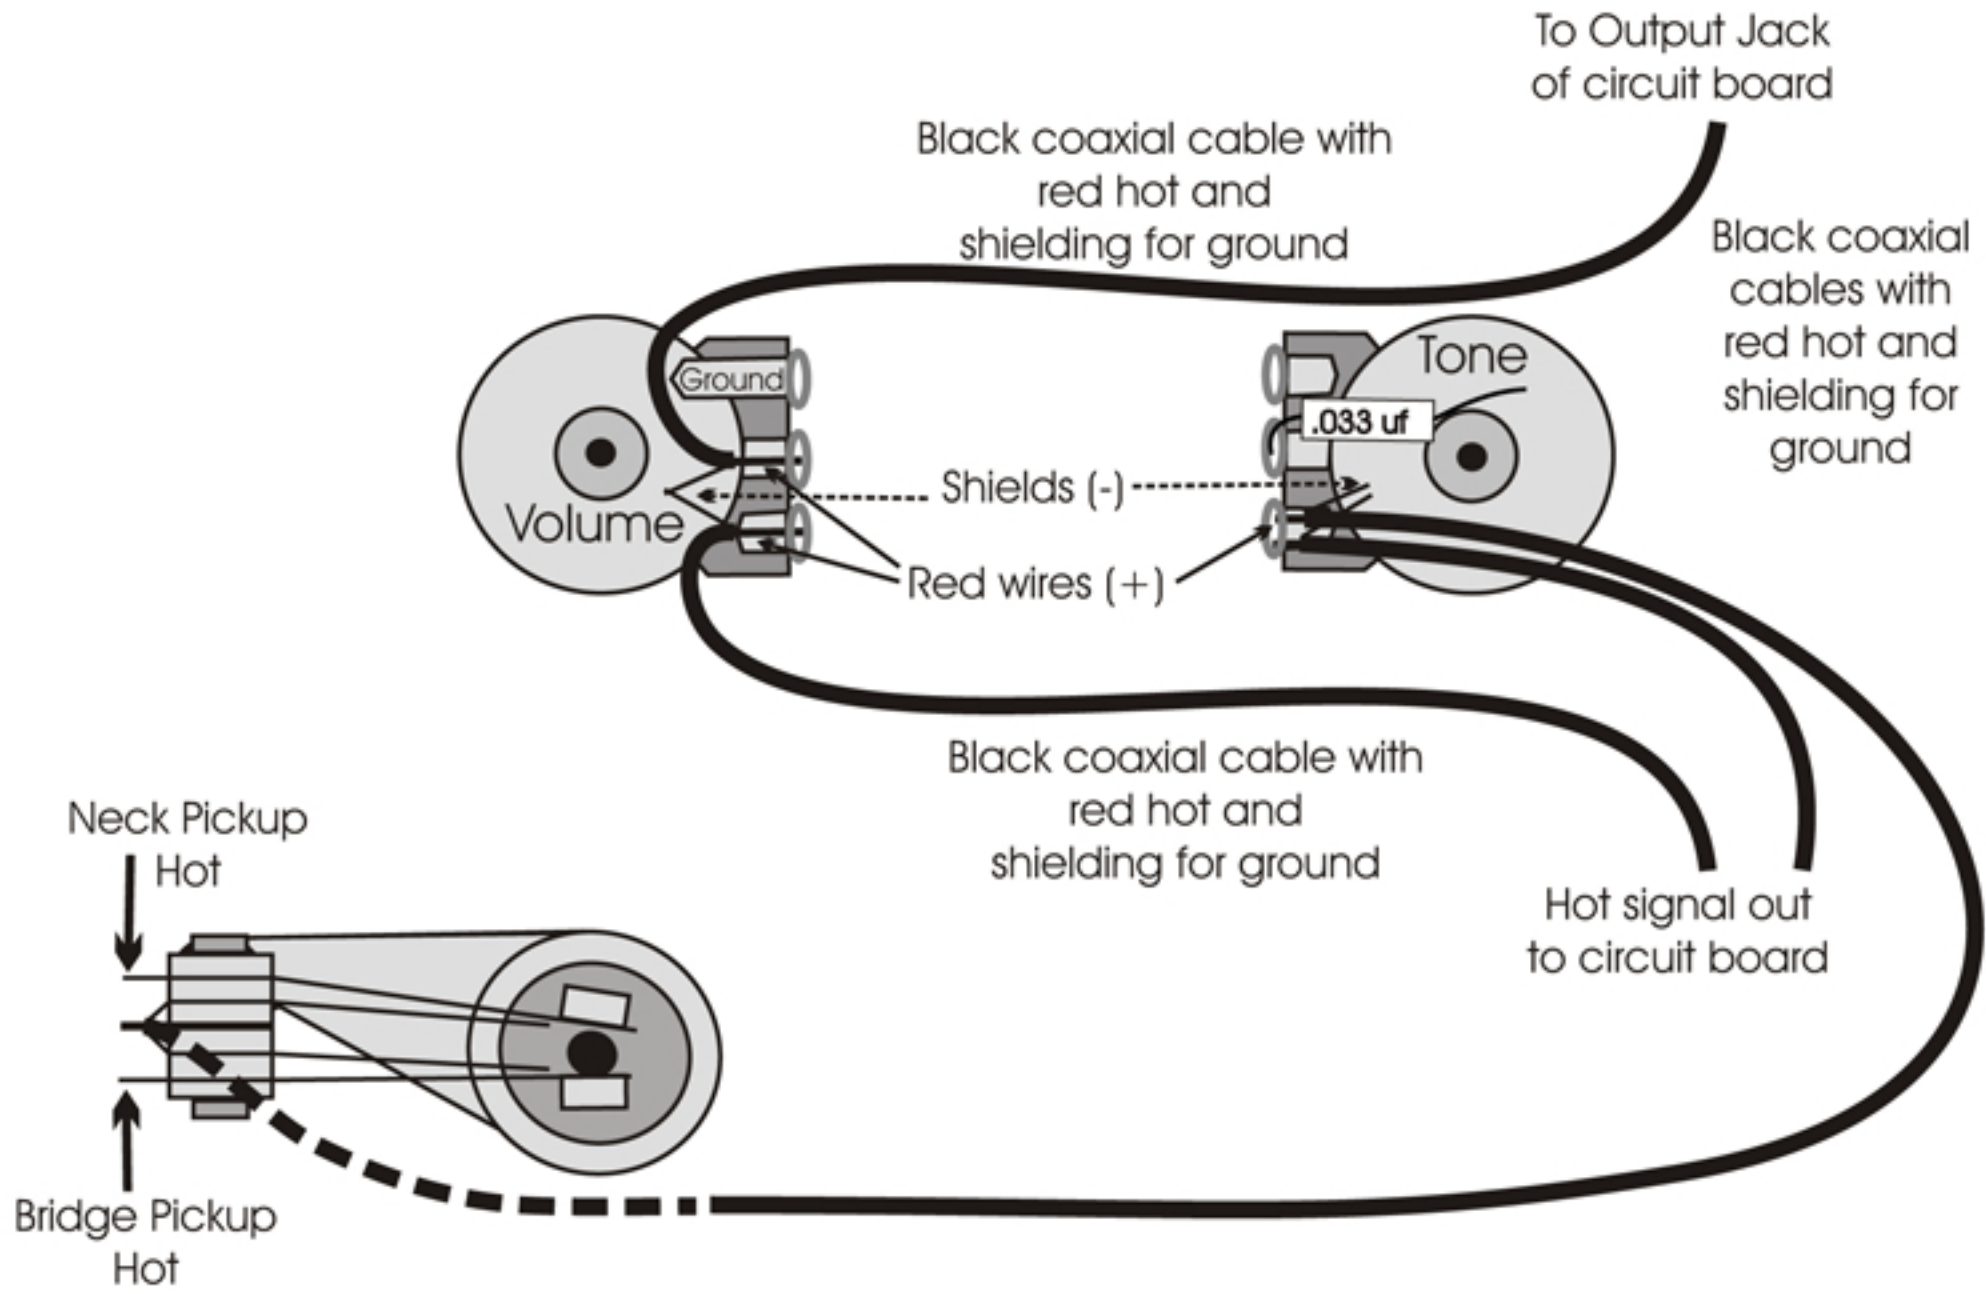

SCHB2 (Piezo) - 2012

Volume pot wiring:

3-way pickup selector switch:

Tone pot wiring: