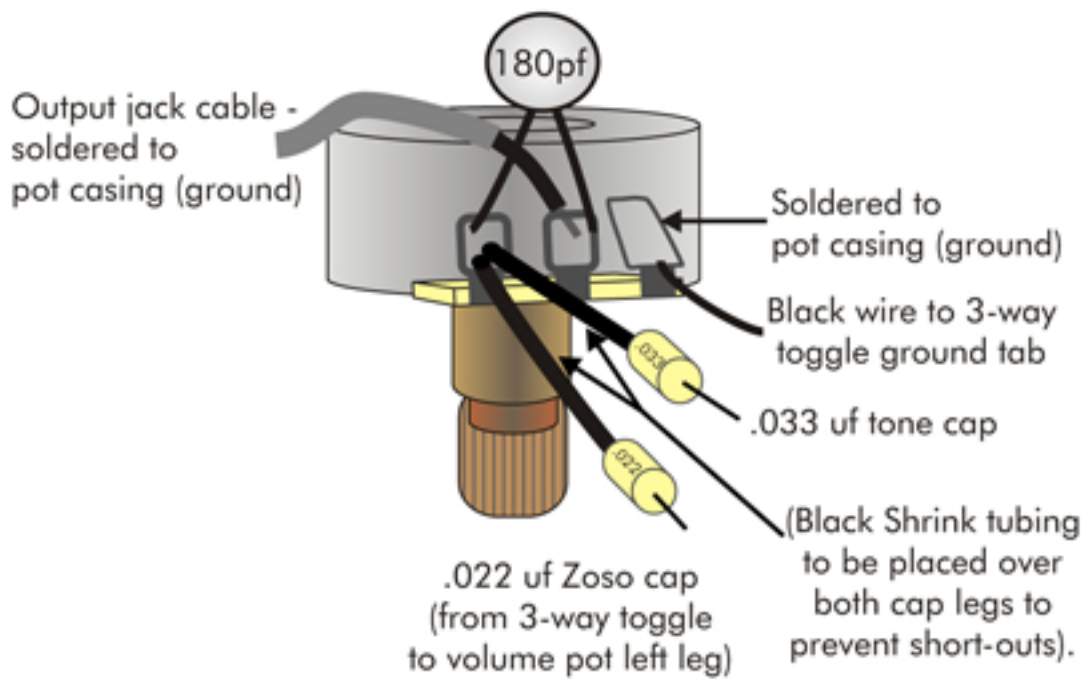

PRS Signature - 2012

Volume pot wiring:

3-way pickup selector switch:

Mini Coil Taps:

Tone pot wiring: