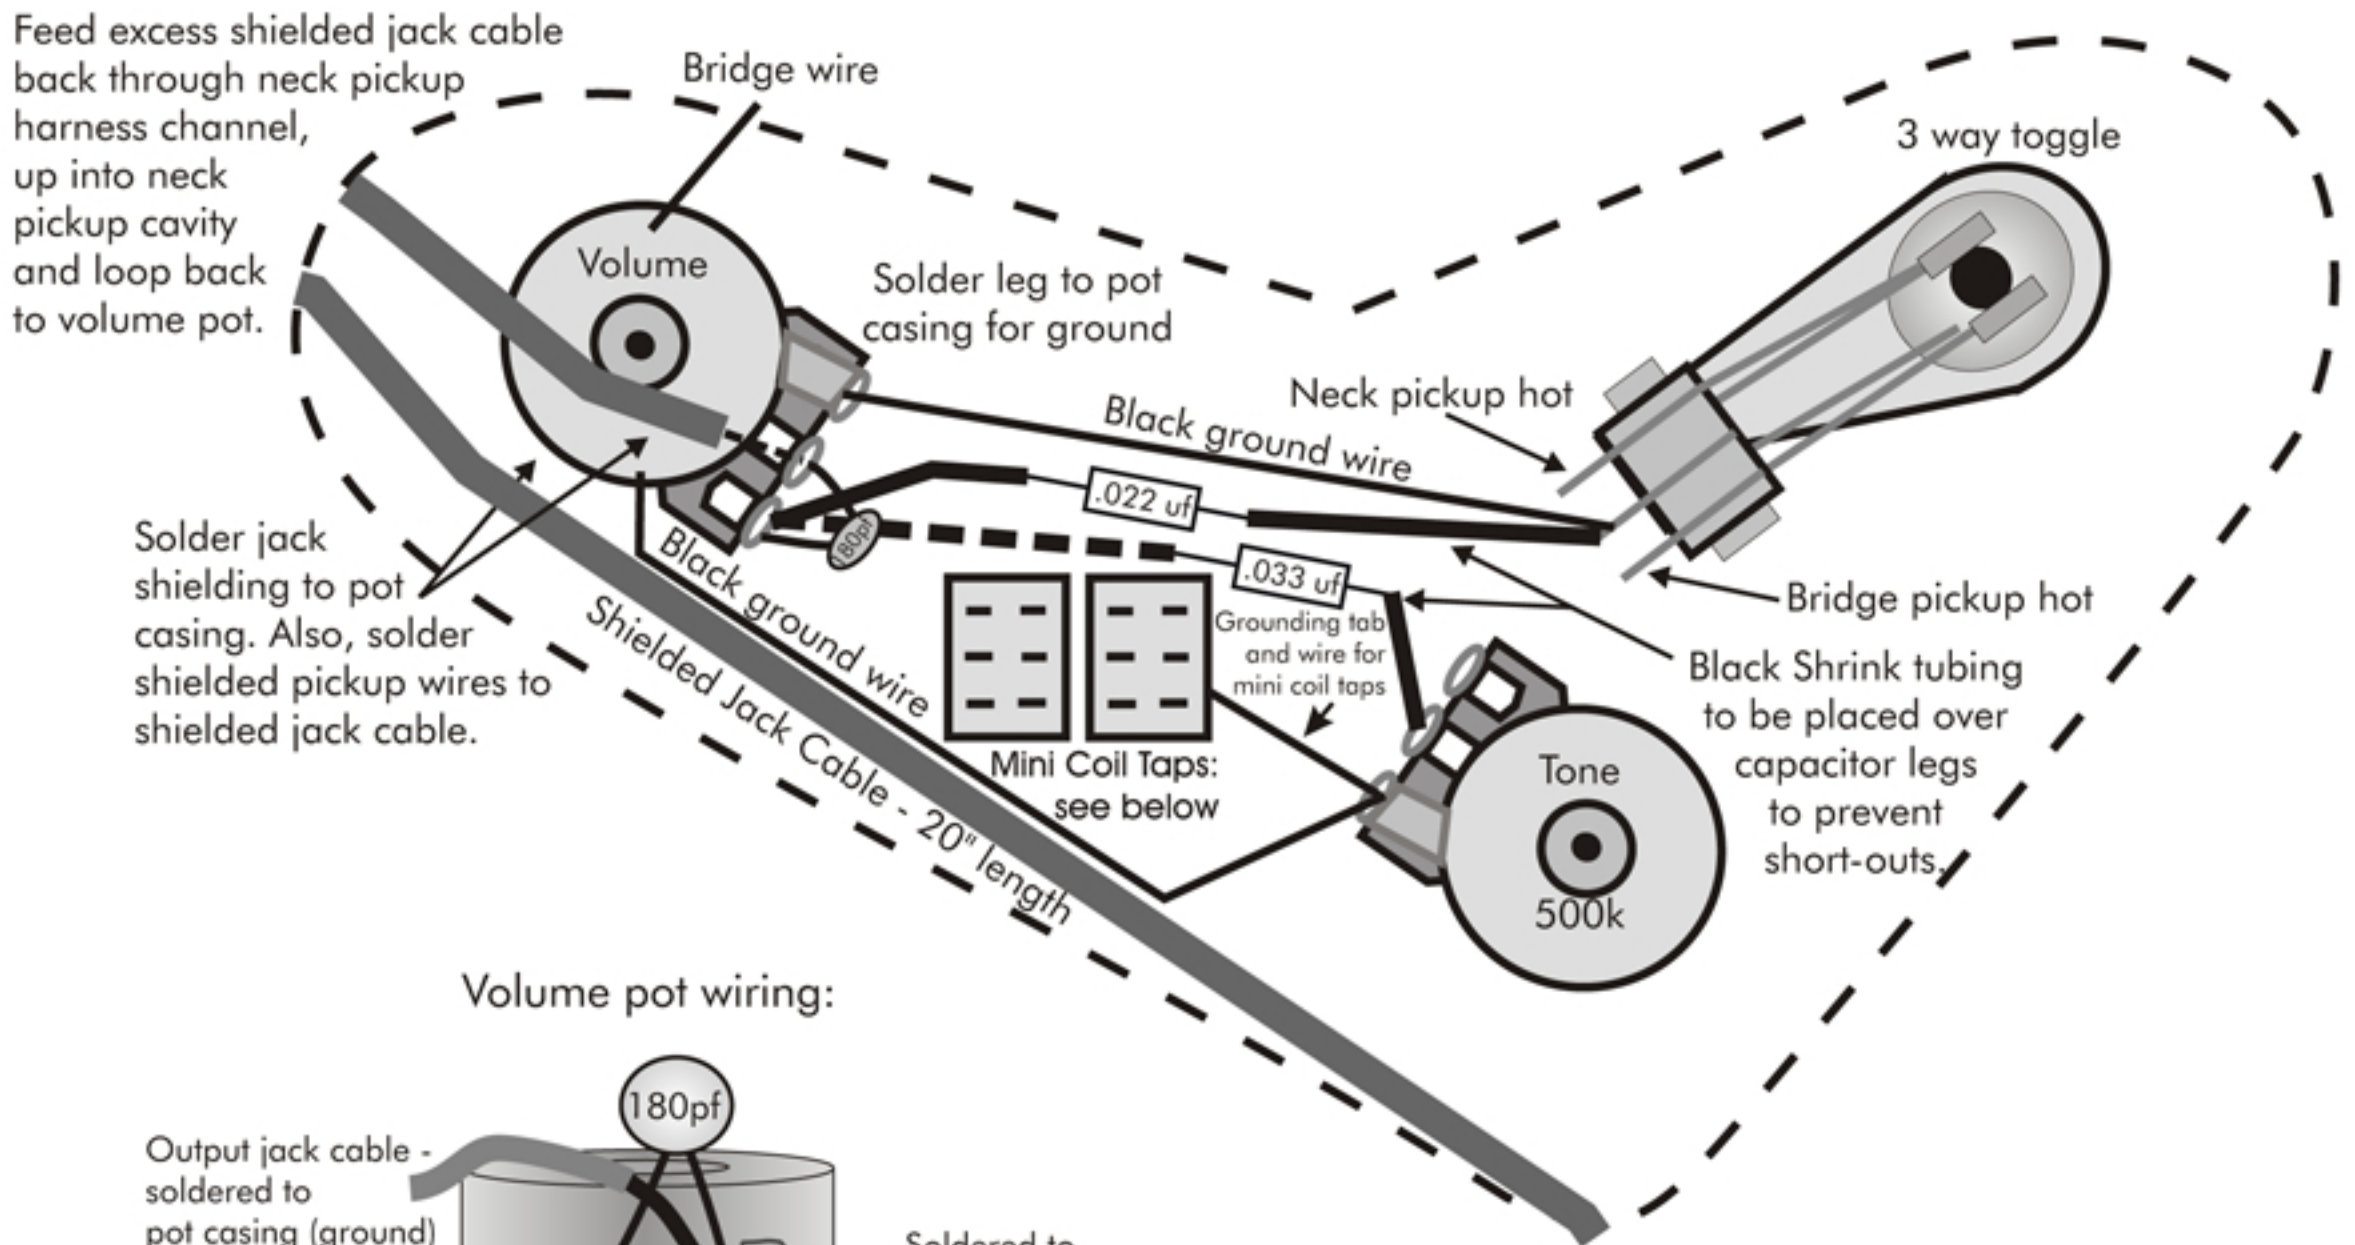

PRS Signature - 2012

Volume pot wiring:

3-way pickup selector switch:

Mini Coil Taps:

Tone pot wiring: