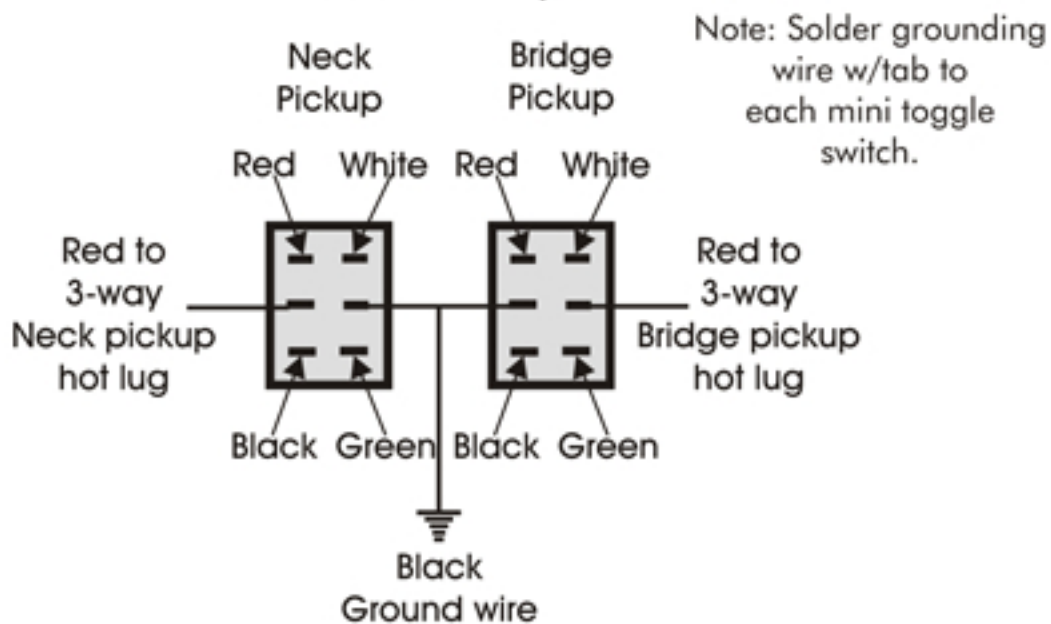

PRS Signature - 2012

Volume pot wiring:

3-way pickup selector switch:

Mini Coil Taps:

Tone pot wiring: