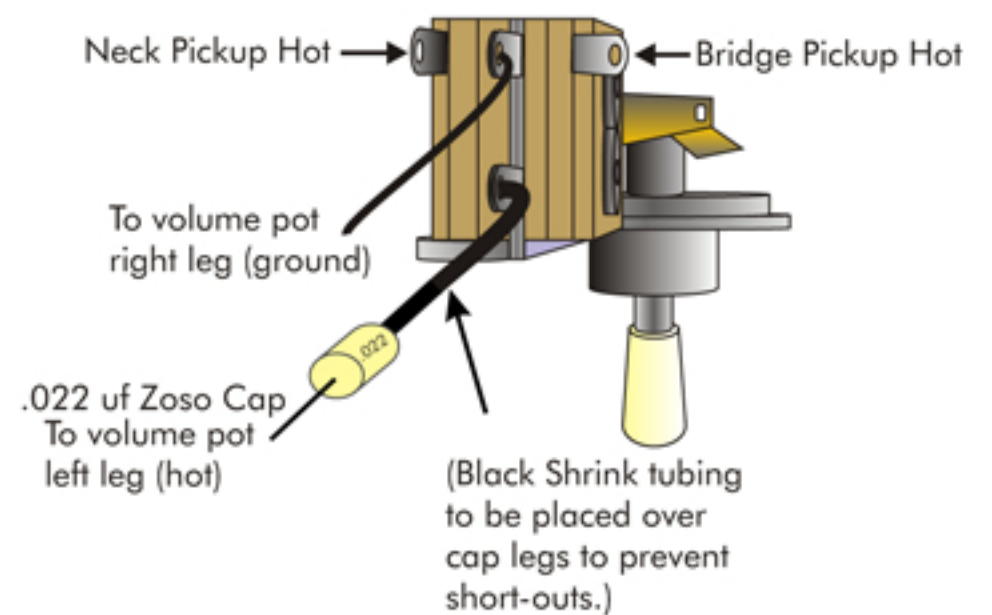

PRS Signature - 2012

Volume pot wiring:

3-way pickup selector switch:

Mini Coil Taps:

Tone pot wiring: