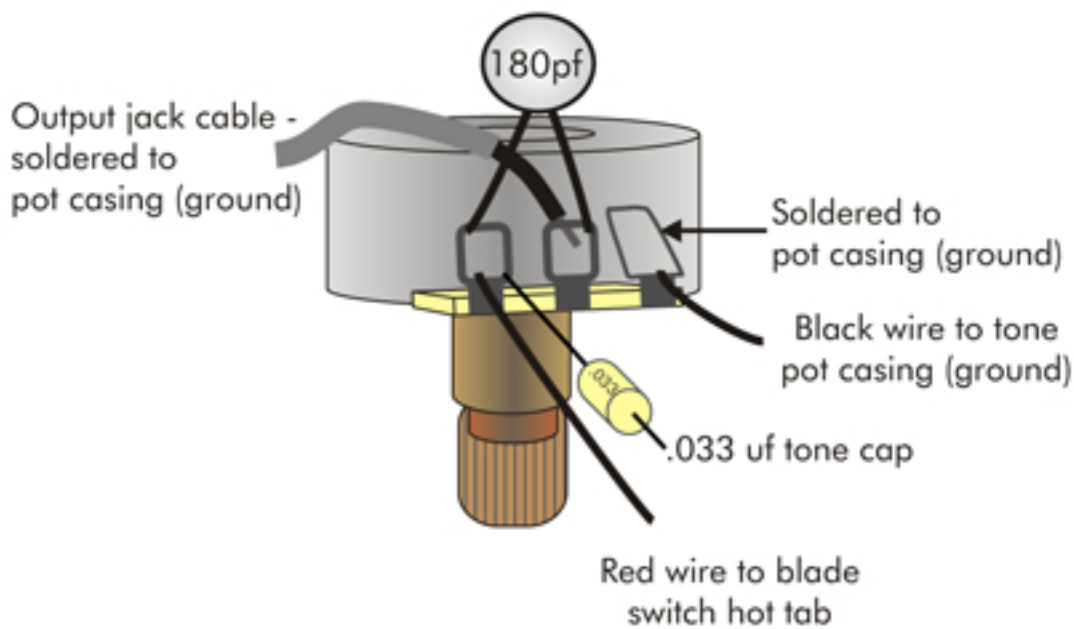

Swamp Ash NF - 2012

Volume pot wiring:

Tone pot wiring: