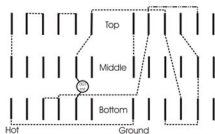

Old-Style PRS 5-Way Rotary (Wafer Type 1985-1994)

1985-1989 Version:

Top Views/Pickup Leads:

Rotary Positions/Sounds:

- 10: Treble Humbucker
- 9: Power Out-of-Phase
- 8: Treble & Bass
- 7: Parallel Single Coil
- 6: Bass Humbucker

1989-1991 Version:

- 10: Treble Humbucker
- 9: Power Out-of-Phase
- 8: Series Single Coil
- 7: Parallel Single Coil
- 6: Bass Humbucker

1991-1994 Version:

- 10: Treble Humbucker
- 9: Outside Coils
- 8: Series Single Coil
- 7: Parallel Single Coil
- 6: Bass Humbucker