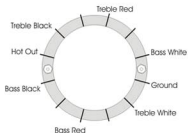

Old-Style PRS 5-Way Rotary (Wafer Type 1985-1994)

1985-1989 Version:

Top Views/Pickup Leads:

Rotary Positions/Sounds:

- 10: Treble Humbucker
- 9: Power Out-of-Phase
- 8: Treble & Bass
- 7: Parallel Single Coil
- 6: Bass Humbucker

1989-1991 Version:

- 10: Treble Humbucker
- 9: Power Out-of-Phase
- 8: Series Single Coil
- 7: Parallel Single Coil
- 6: Bass Humbucker

1991-1994 Version:

- 10: Treble Humbucker
- 9: Outside Coils
- 8: Series Single Coil
- 7: Parallel Single Coil
- 6: Bass Humbucker