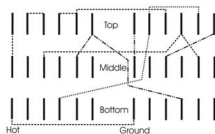

Old-Style PRS 5-Way Rotary (Wafer Type 1985-1994)

1985-1989 Version:

Top Views/Pickup Leads:

Rotary Positions/Sounds:

- 10: Treble Humbucker
- 9: Power Out-of-Phase
- 8: Treble & Bass
- 7: Parallel Single Coil
- 6: Bass Humbucker

1989-1991 Version:

- 10: Treble Humbucker
- 9: Power Out-of-Phase
- 8: Series Single Coil
- 7: Parallel Single Coil
- 6: Bass Humbucker

1991-1994 Version:

- 10: Treble Humbucker
- 9: Outside Coils
- 8: Series Single Coil
- 7: Parallel Single Coil
- 6: Bass Humbucker