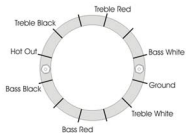

Old-Style PRS 5-Way Rotary (Wafer Type 1985-1994)

1985-1989 Version:

Top Views/Pickup Leads:

Rotary Positions/Sounds:

- 10: Treble Humbucker
- 9: Power Out-of-Phase
- 8: Treble & Bass
- 7: Parallel Single Coil
- 6: Bass Humbucker

1989-1991 Version:

- 10: Treble Humbucker
- 9: Power Out-of-Phase
- 8: Series Single Coil
- 7: Parallel Single Coil
- 6: Bass Humbucker

1991-1994 Version:

- 10: Treble Humbucker
- 9: Outside Coils
- 8: Series Single Coil
- 7: Parallel Single Coil
- 6: Bass Humbucker