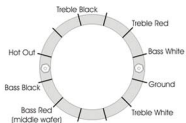

Old-Style PRS 5-Way Rotary (Wafer Type 1985-1994)

1985-1989 Version:

Top Views/Pickup Leads:

Rotary Positions/Sounds:

- 10: Treble Humbucker
- 9: Power Out-of-Phase
- 8: Treble & Bass
- 7: Parallel Single Coil
- 6: Bass Humbucker

1989-1991 Version:

- 10: Treble Humbucker
- 9: Power Out-of-Phase
- 8: Series Single Coil
- 7: Parallel Single Coil
- 6: Bass Humbucker

1991-1994 Version:

- 10: Treble Humbucker
- 9: Outside Coils
- 8: Series Single Coil
- 7: Parallel Single Coil
- 6: Bass Humbucker