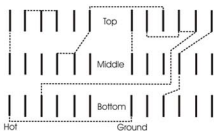

Old-Style PRS 5-Way Rotary (Wafer Type 1985-1994)

1985-1989 Version:

Top Views/Pickup Leads:

Rotary Positions/Sounds:

- 10: Treble Humbucker
- 9: Power Out-of-Phase
- 8: Treble & Bass
- 7: Parallel Single Coil
- 6: Bass Humbucker

1989-1991 Version:

- 10: Treble Humbucker
- 9: Power Out-of-Phase
- 8: Series Single Coil
- 7: Parallel Single Coil
- 6: Bass Humbucker

1991-1994 Version:

- 10: Treble Humbucker
- 9: Outside Coils
- 8: Series Single Coil
- 7: Parallel Single Coil
- 6: Bass Humbucker