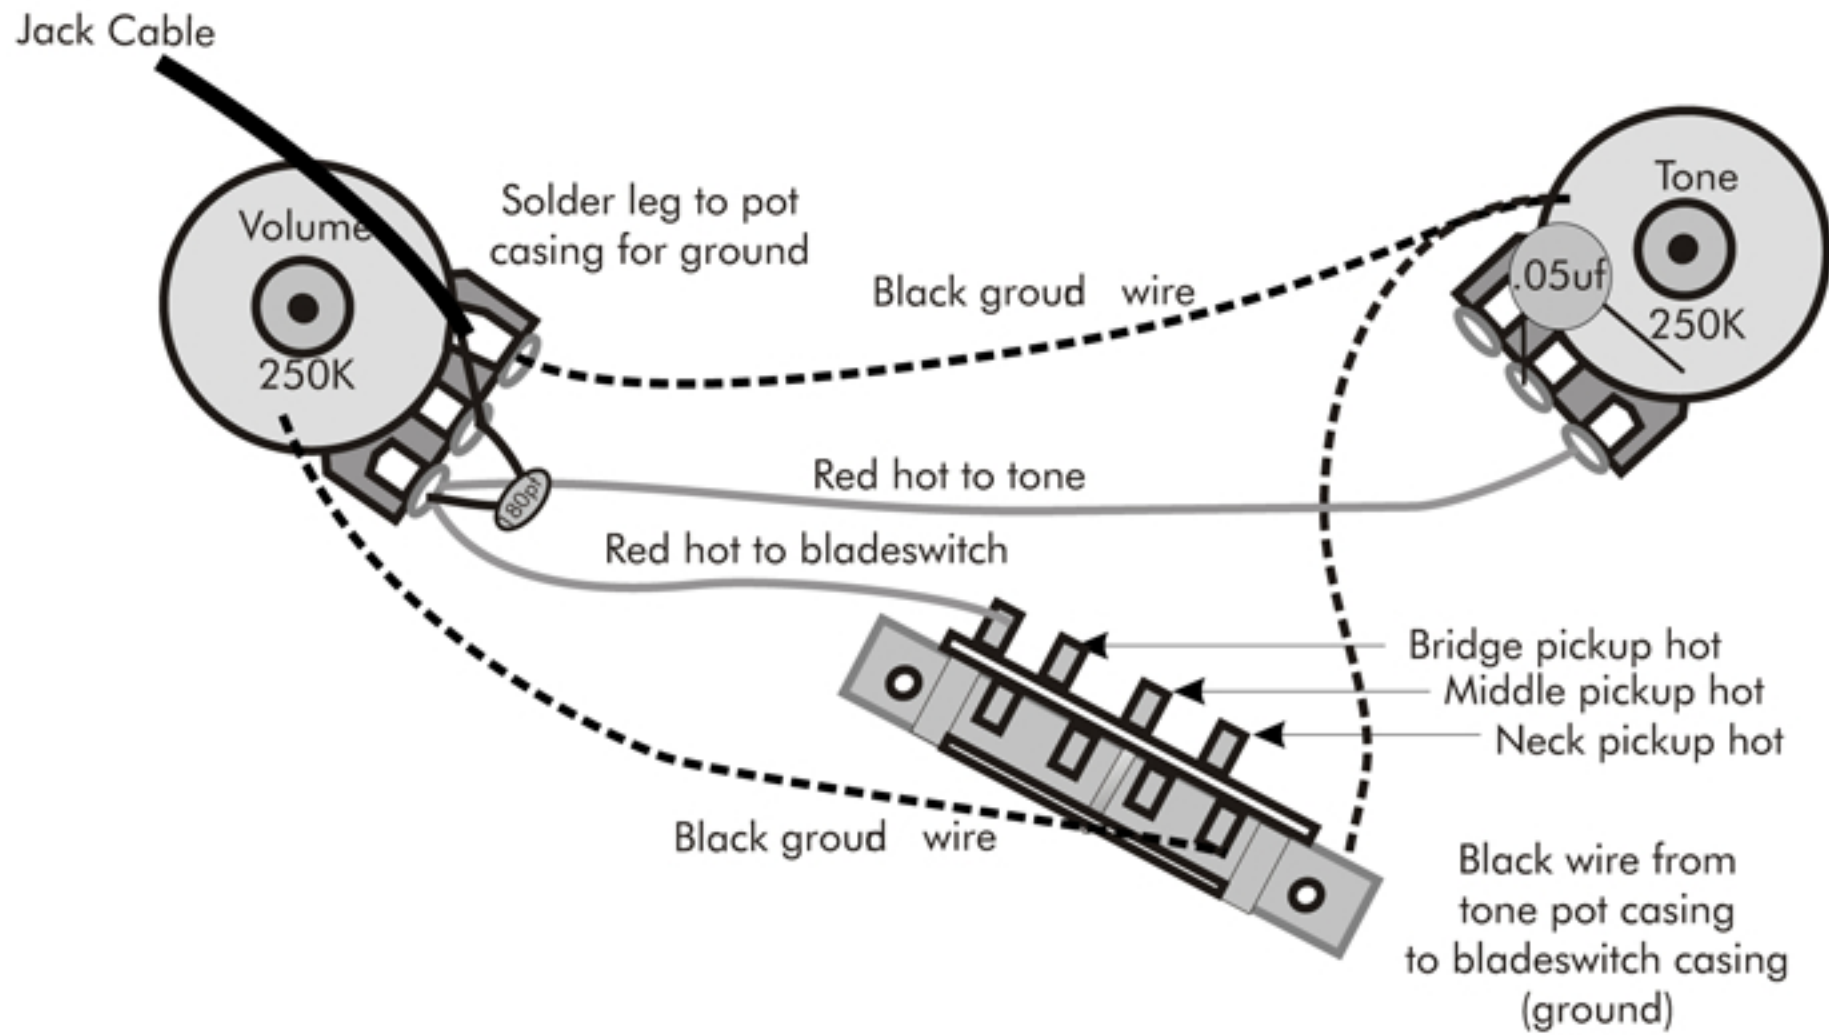

DC3 - 2012

Volume pot wiring:

Tone pot wiring:

Pickguard Type Color ASM#

DC3 Nickel	Black/White/Black	ASM-0106
DC3 Nickel	White/Black White	ASM-0107
DC3 Gold	Black/White/Black	ASM-0113
DC3 Gold	White/Black/White	ASM-0114