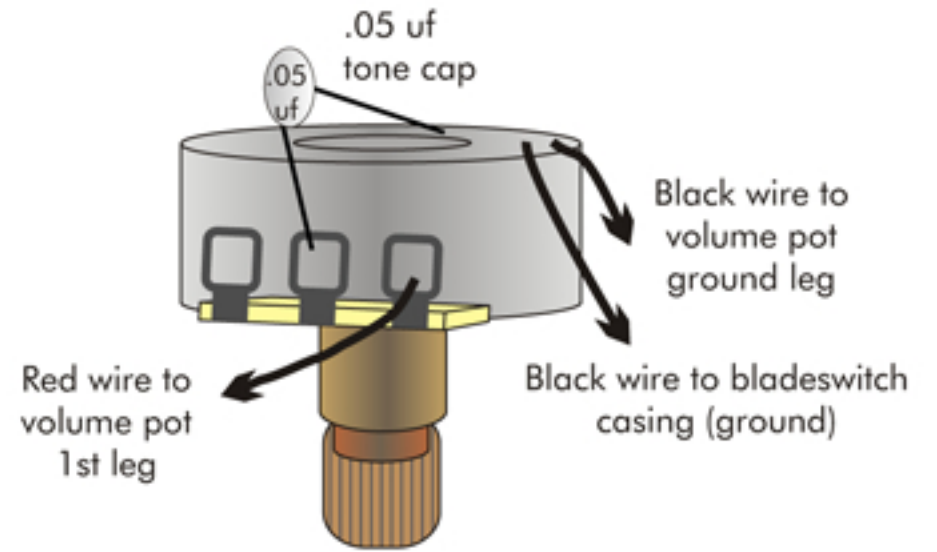

DC3 - 2012

Volume pot wiring:

Tone pot wiring:

Pickguard Type Color ASM#

DC3 Nickel	Black/White/Black	ASM-0106
DC3 Nickel	White/Black White	ASM-0107
DC3 Gold	Black/White/Black	ASM-0113
DC3 Gold	White/Black/White	ASM-0114