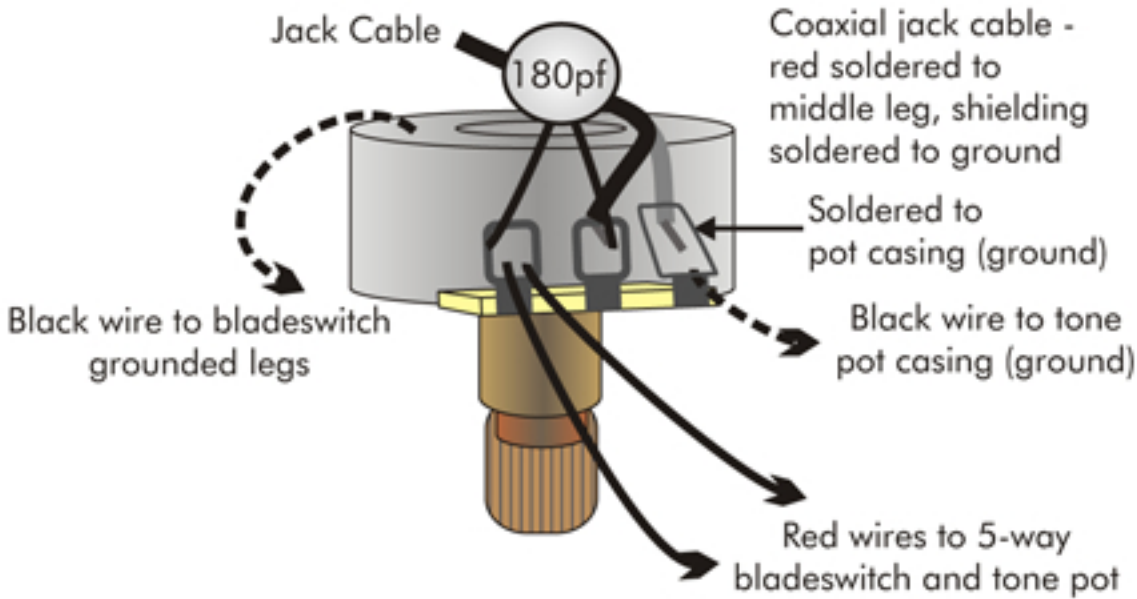

DC3 - 2012

Volume pot wiring:

Tone pot wiring:

Pickguard Type Color ASM#

DC3 Nickel	Black/White/Black	ASM-0106
DC3 Nickel	White/Black White	ASM-0107
DC3 Gold	Black/White/Black	ASM-0113
DC3 Gold	White/Black/White	ASM-0114