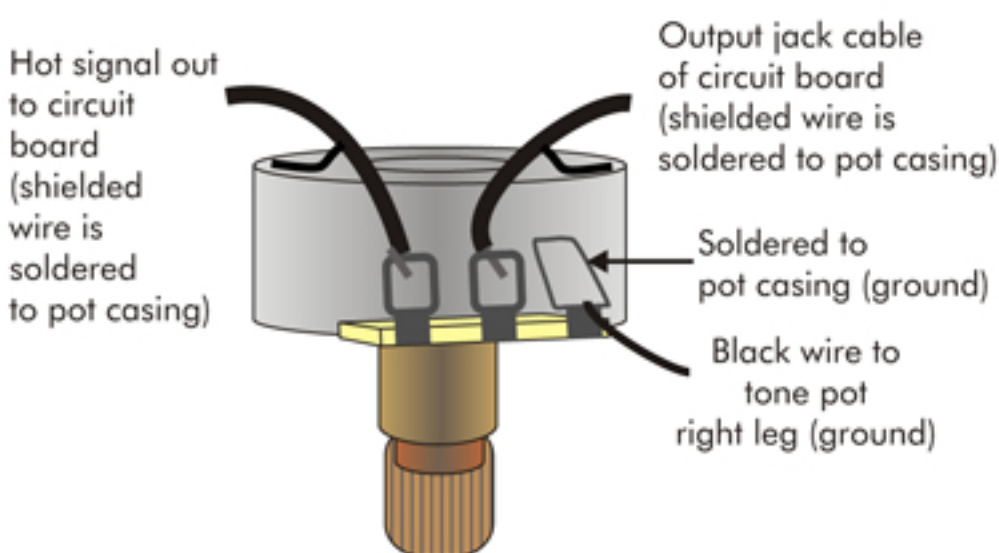

HB2 (Piezo) - 2012

Volume pot wiring:

3-way pickup selector switch:

Tone pot wiring: