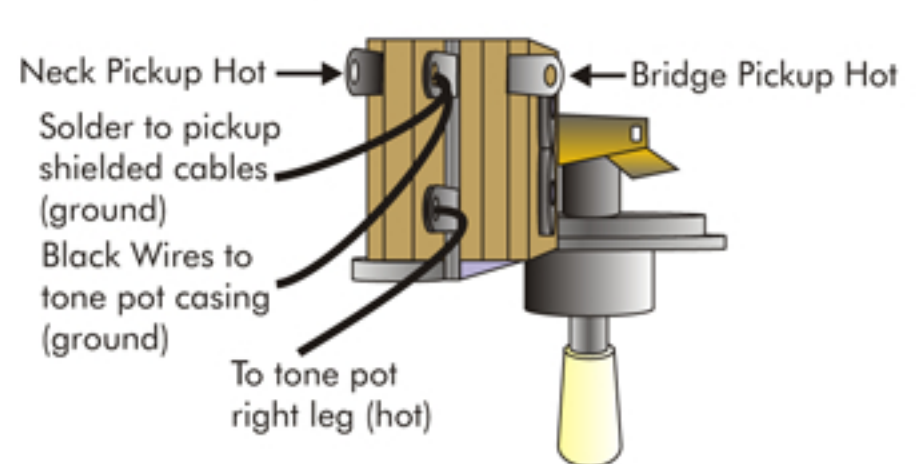

HB2 (Piezo) - 2012

Volume pot wiring:

3-way pickup selector switch:

Tone pot wiring: