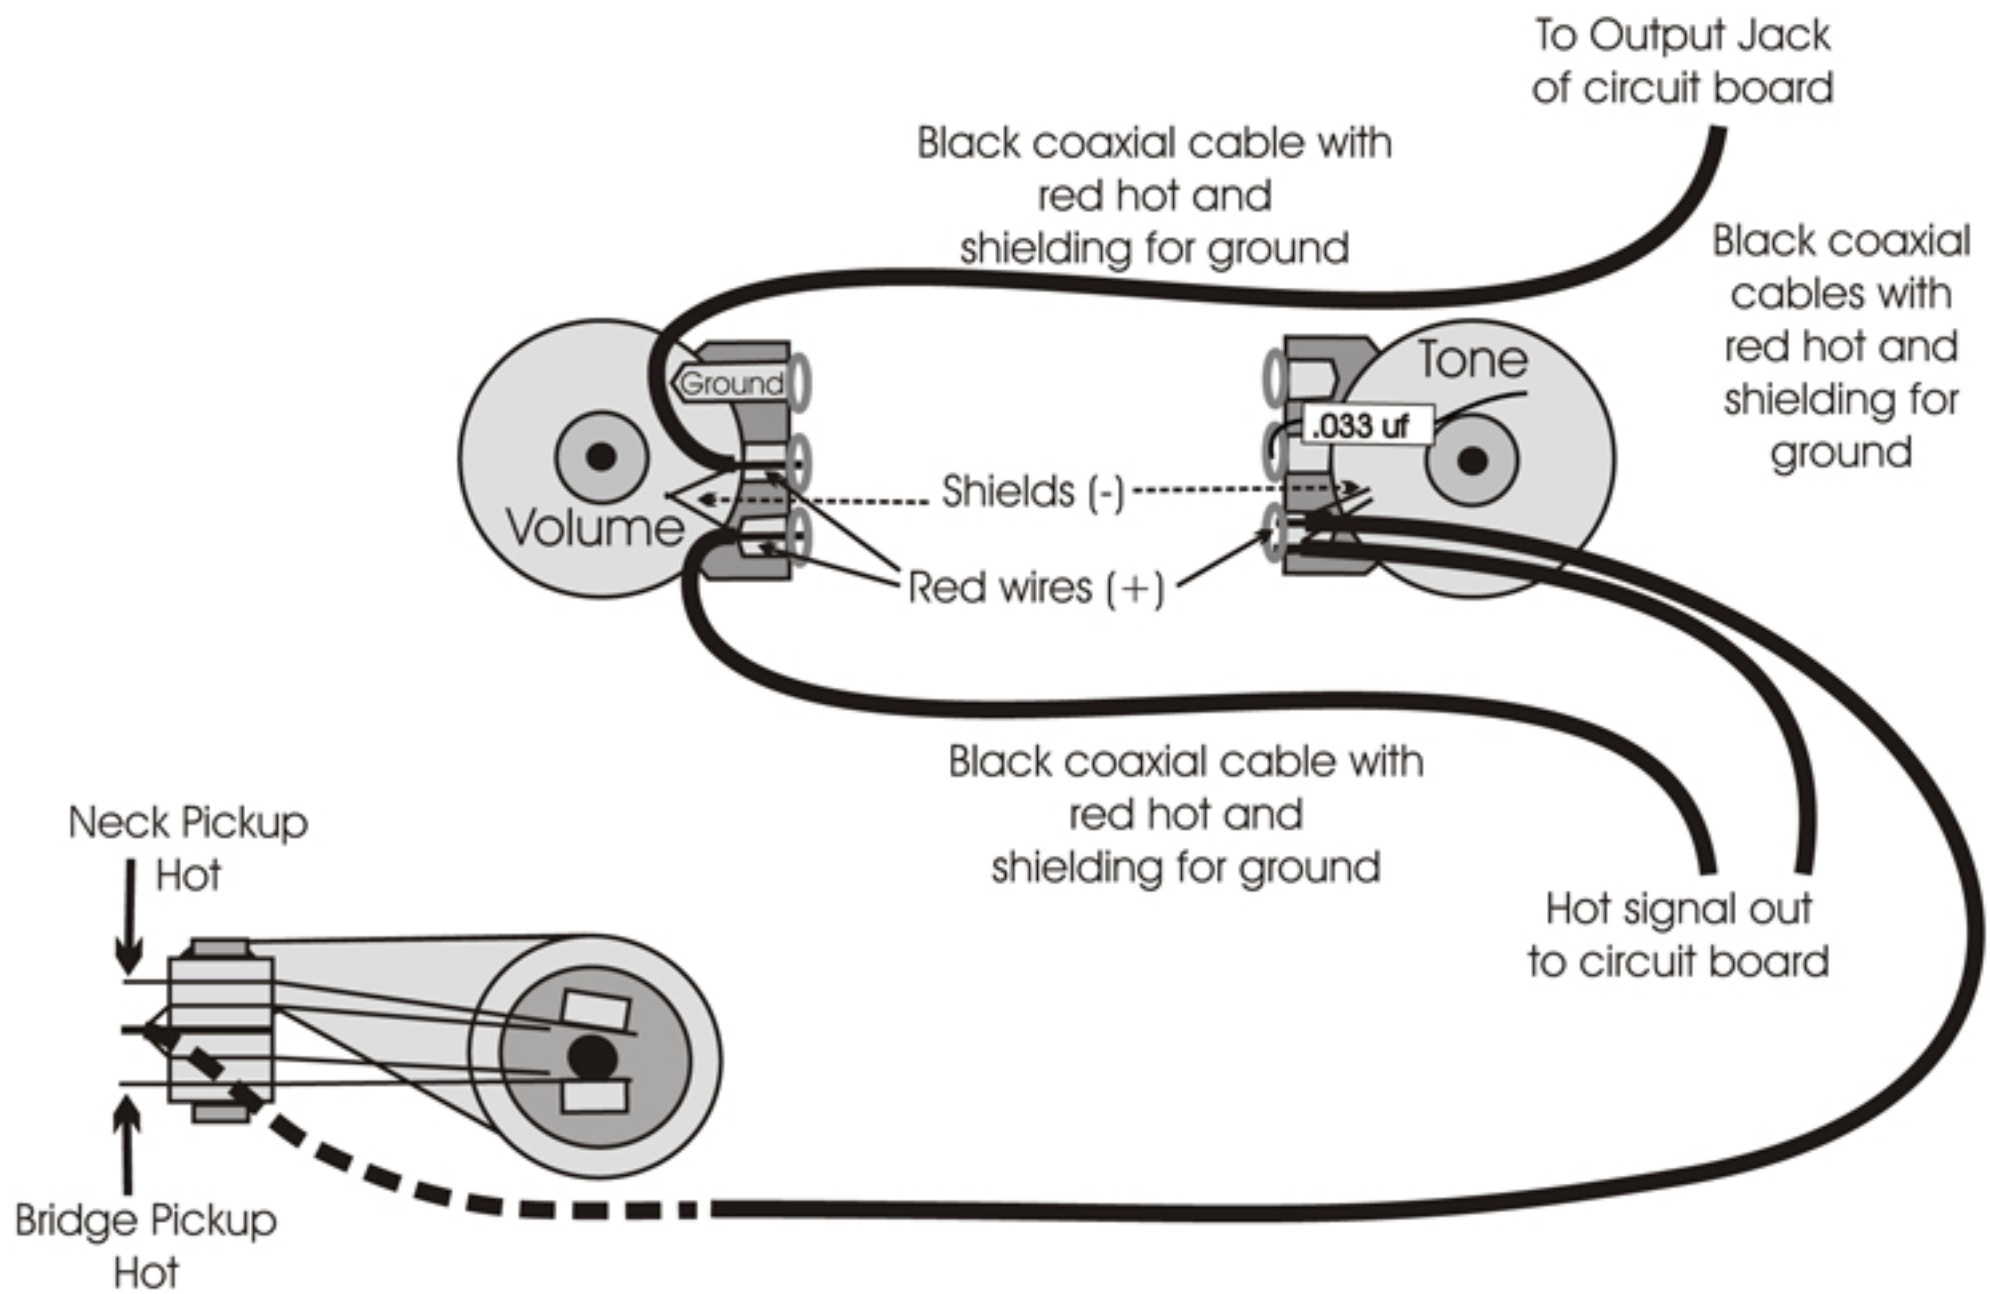

HB2 (Piezo) - 2012

Volume pot wiring:

3-way pickup selector switch:

Tone pot wiring: