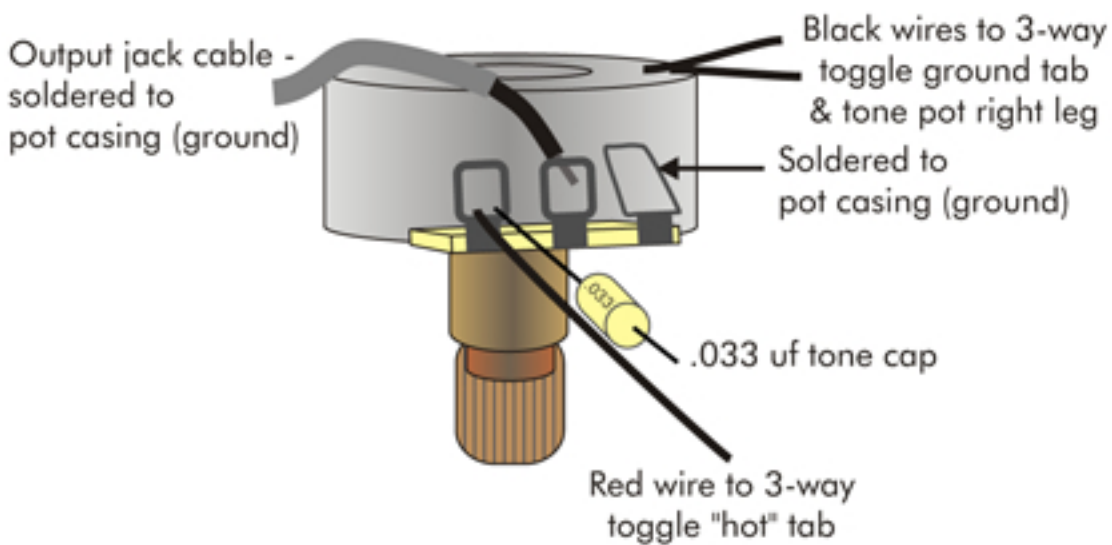

JA 15 - 2012

Volume pot wiring:

3-way pickup selector switch:

Tone pot wiring: