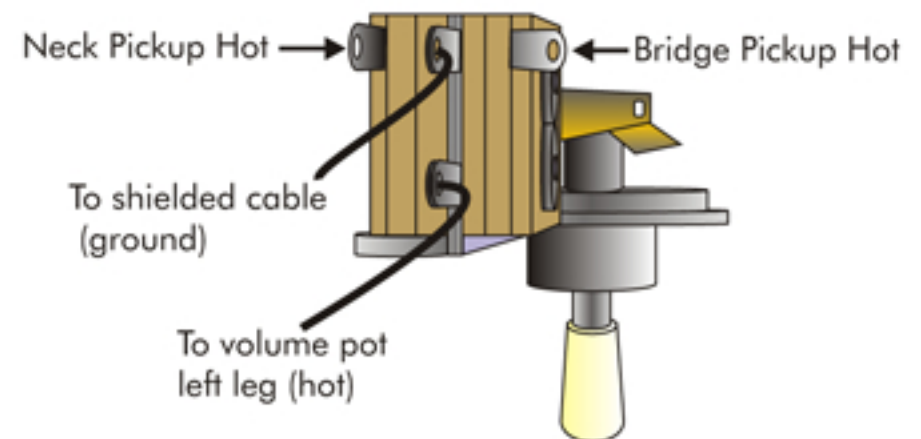

JA 15 - 2012

Volume pot wiring:

3-way pickup selector switch:

Tone pot wiring: