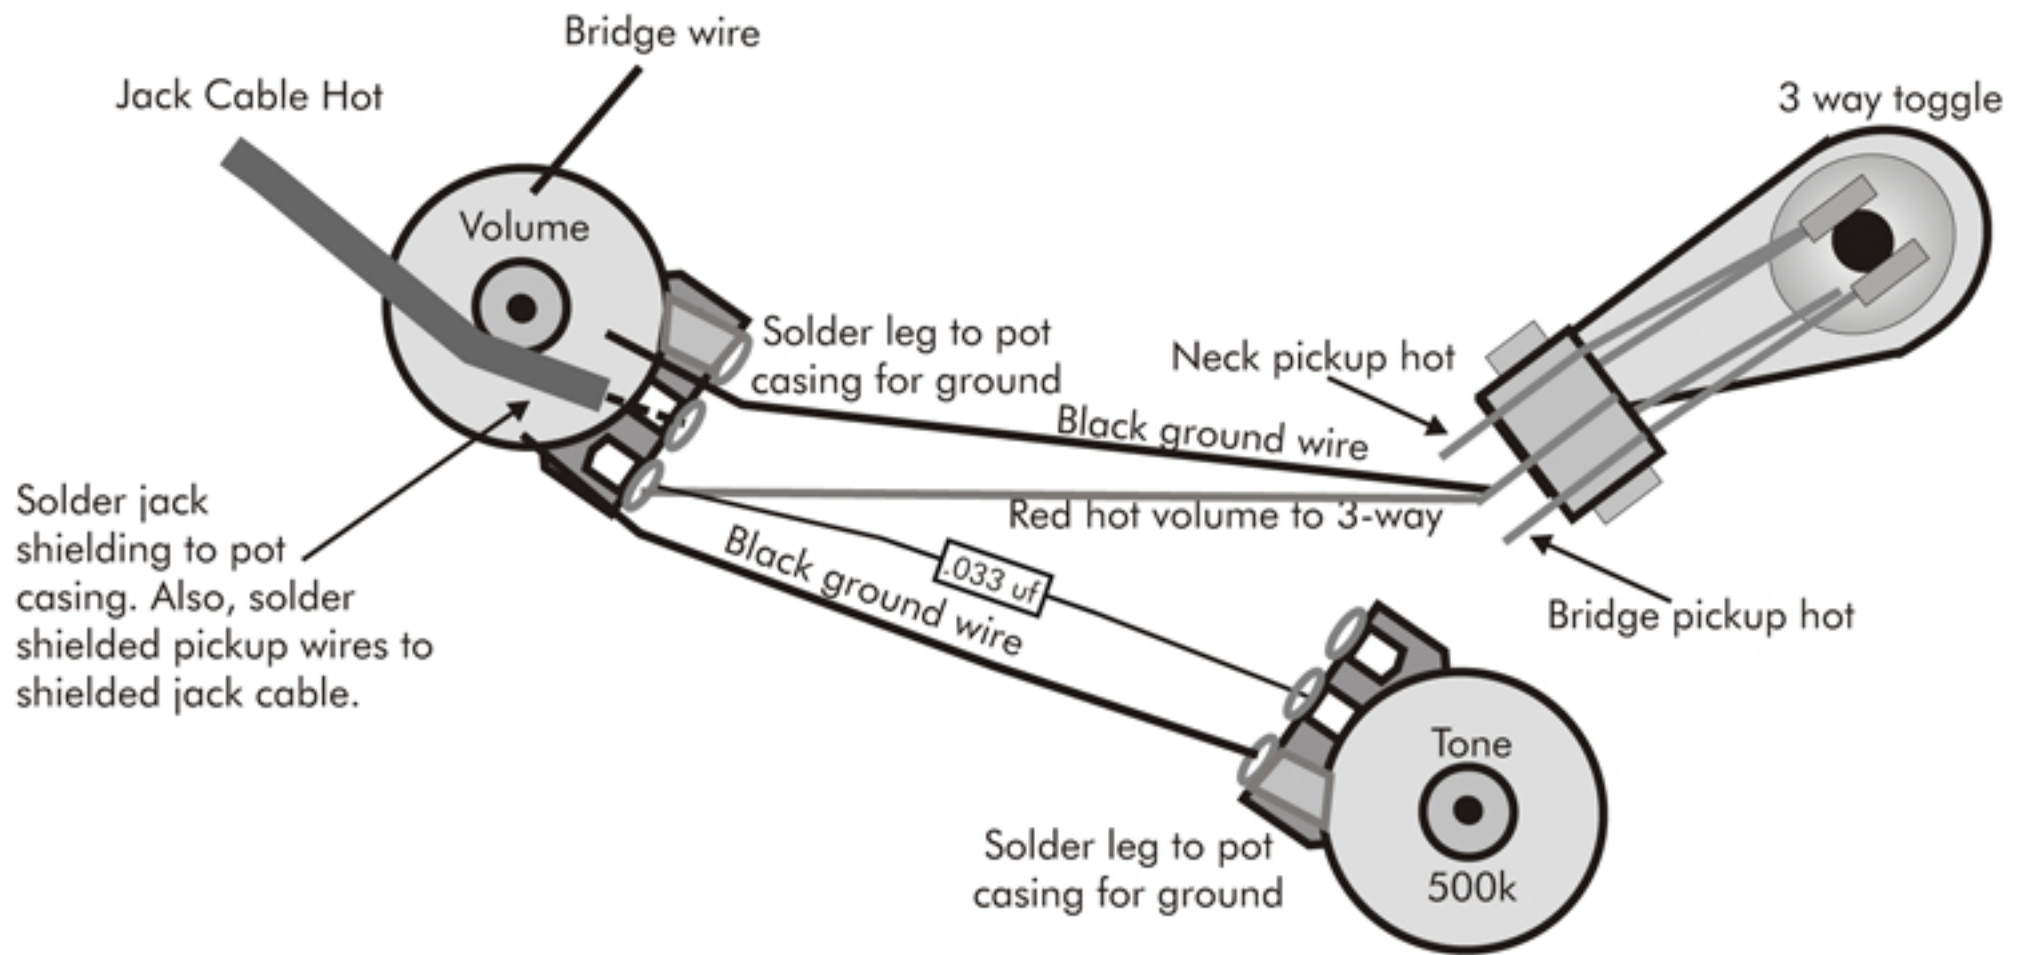

JA 15 - 2012

Volume pot wiring:

3-way pickup selector switch:

Tone pot wiring: