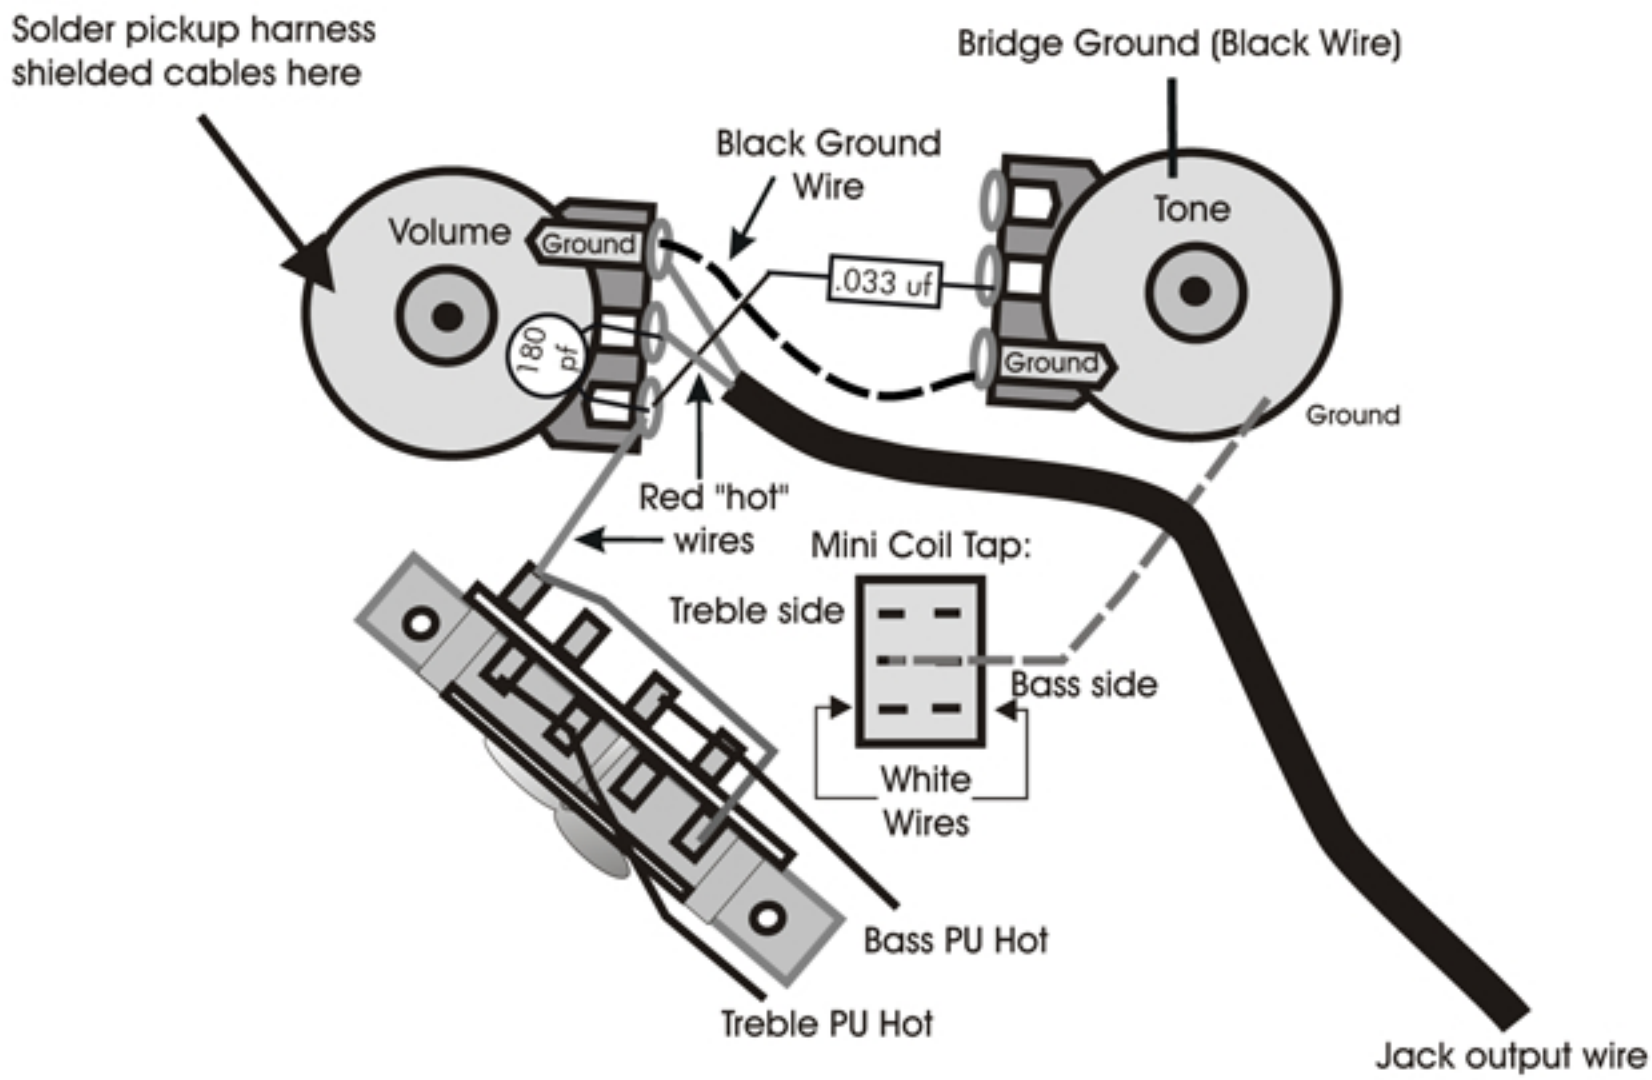

# Mira - 2012

Pickguard Type	Color	ASM#
Mira	Black/White/Black	ASM-0046
Mira	White/Black White	ASM-0049
Mira	Pearloid	ASM-0047