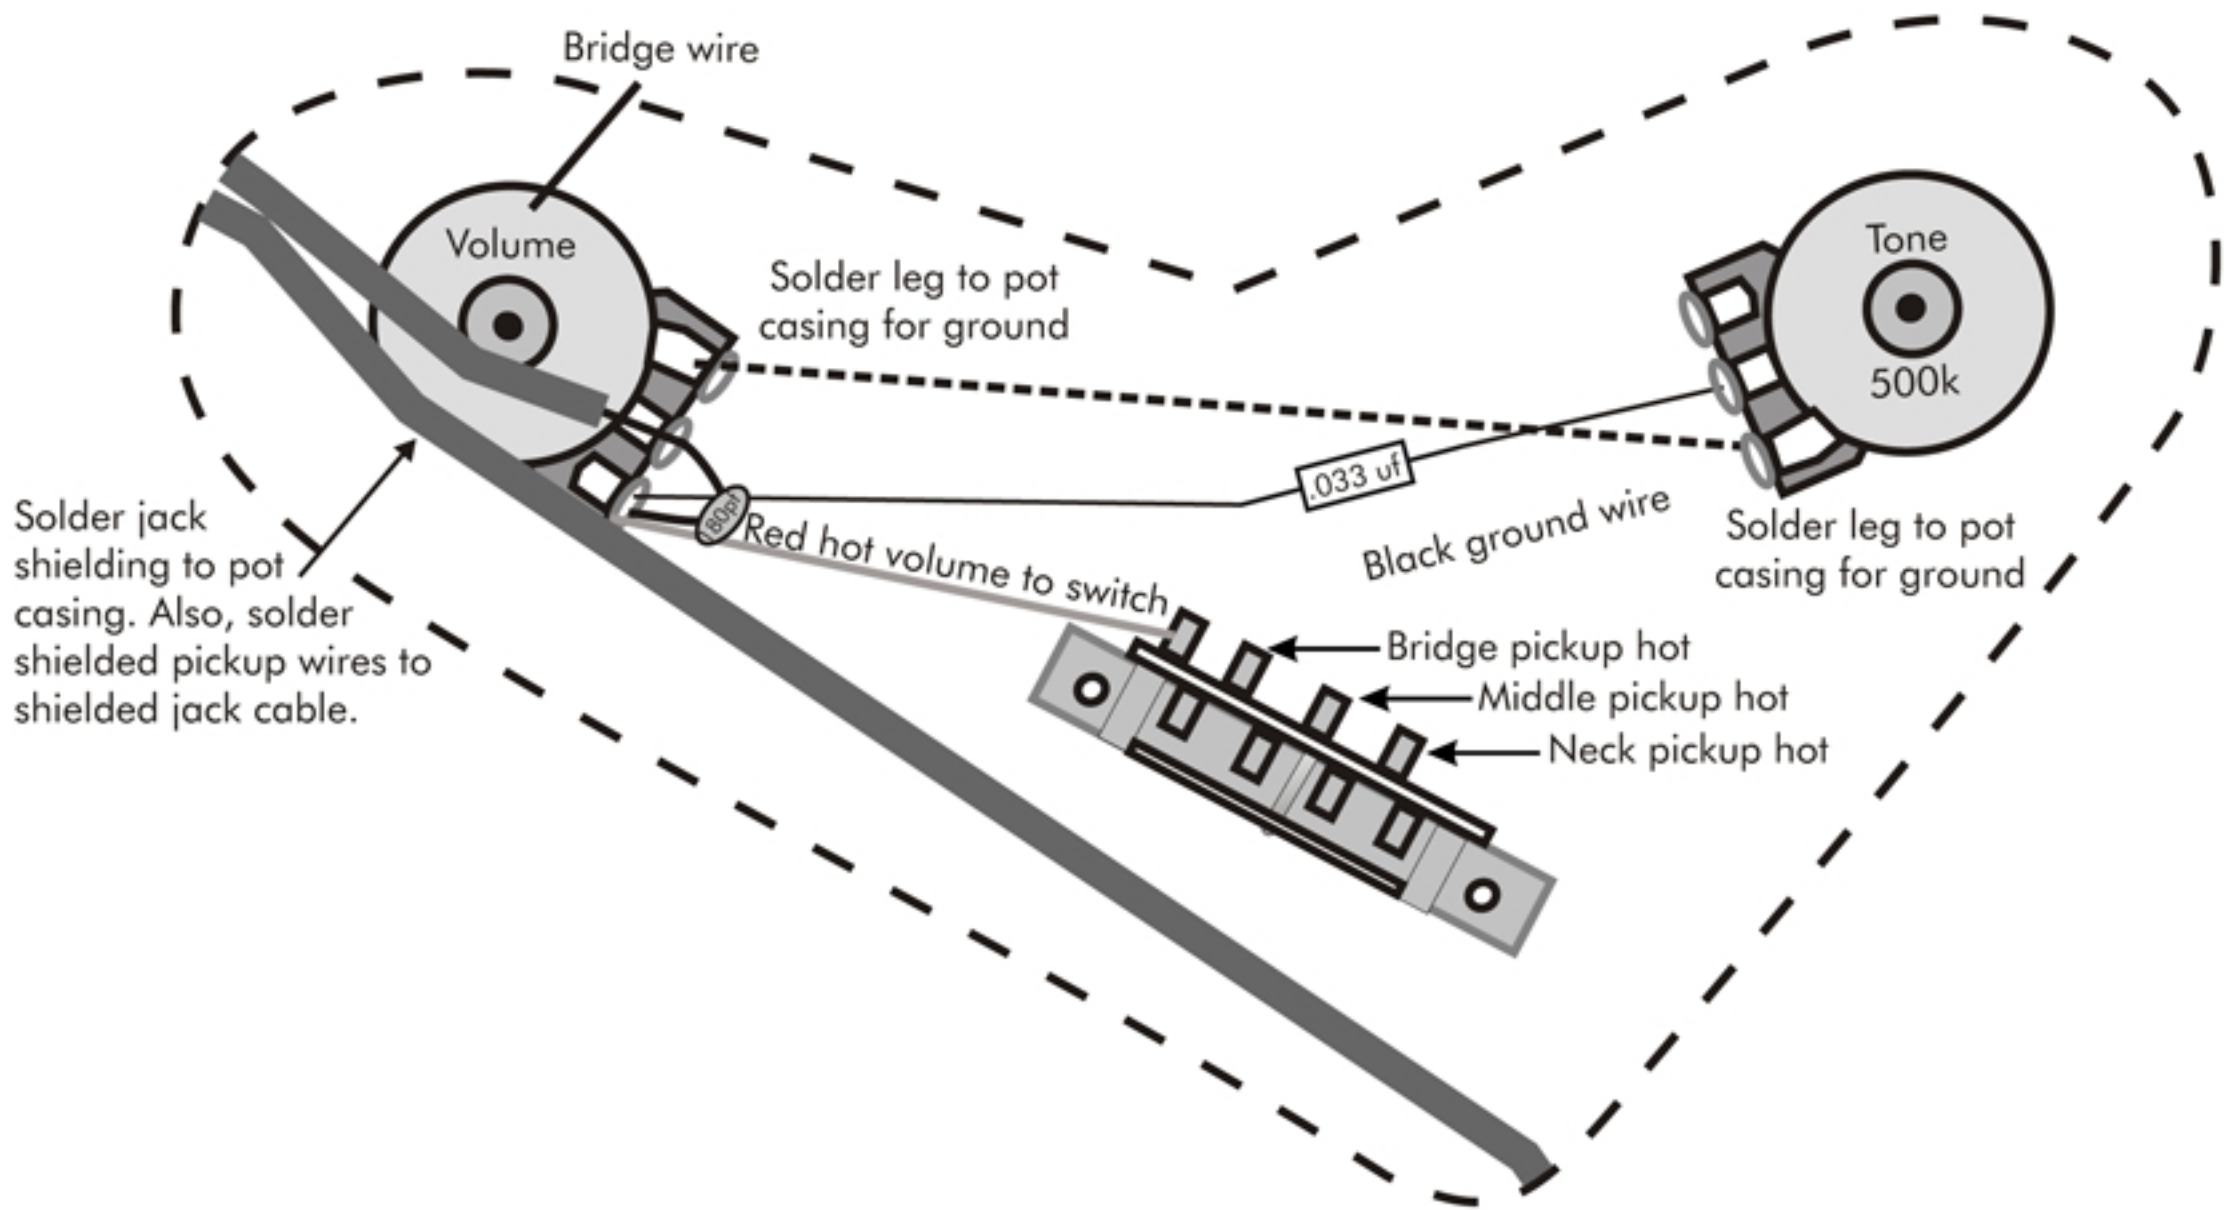

Swamp Ash NF - 2012

Volume pot wiring:

Tone pot wiring: