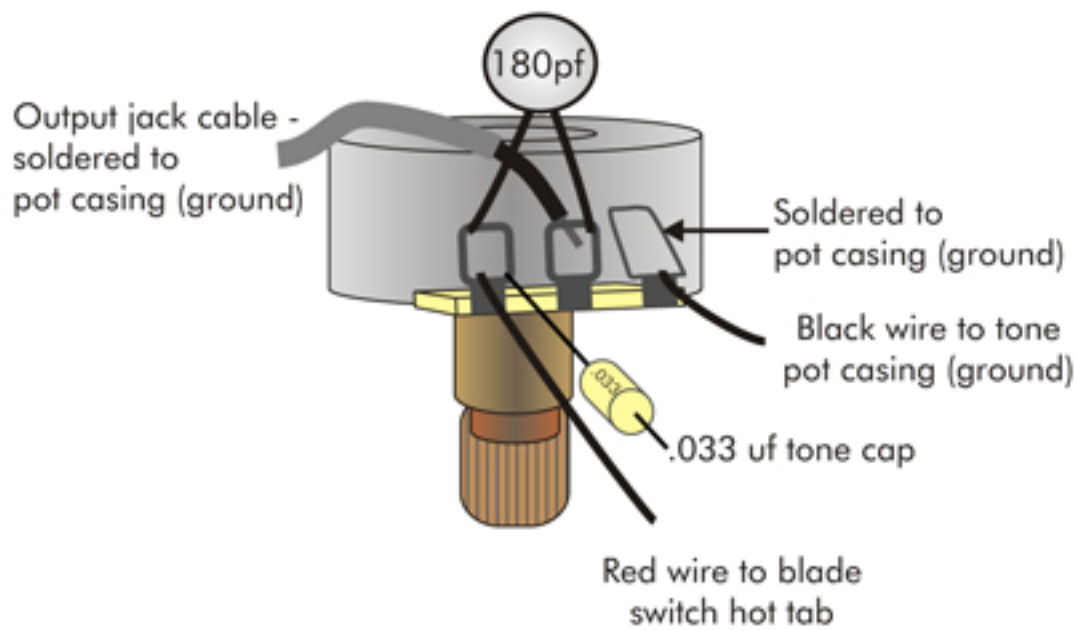

Swamp Ash NF - 2012

Volume pot wiring:

Tone pot wiring: