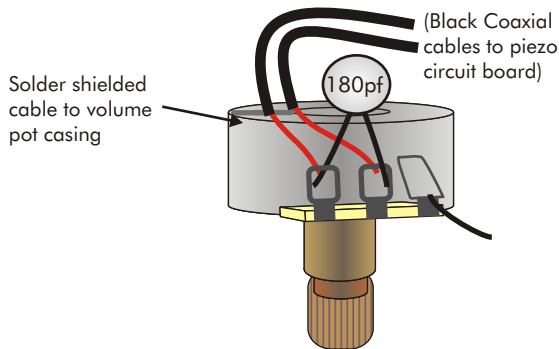

Volume pot wiring:

Push-pull tone pot:

Models: P245 Solidbody Piezo