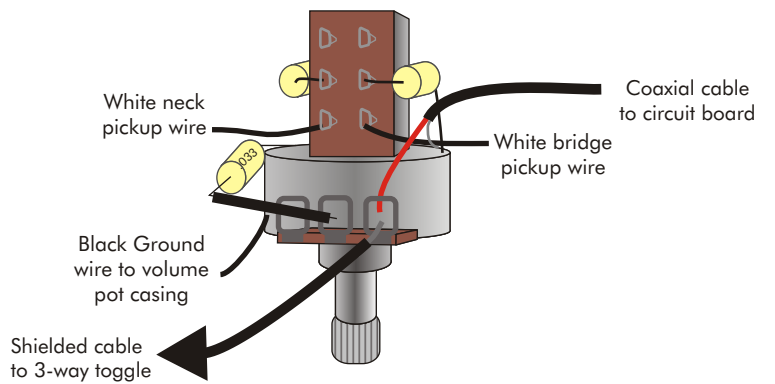

Volume pot wiring:

Push-pull tone pot:

Models: P245 Solidbody Piezo