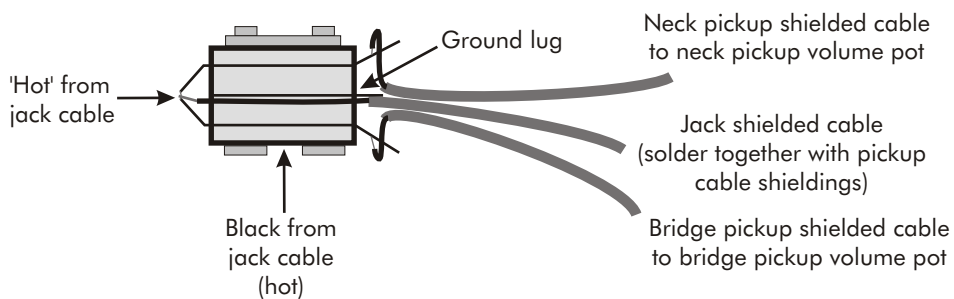

SingleCut 3-way pickup selector switch:

Models: Singlecut, SC245, SC250, Tremonti